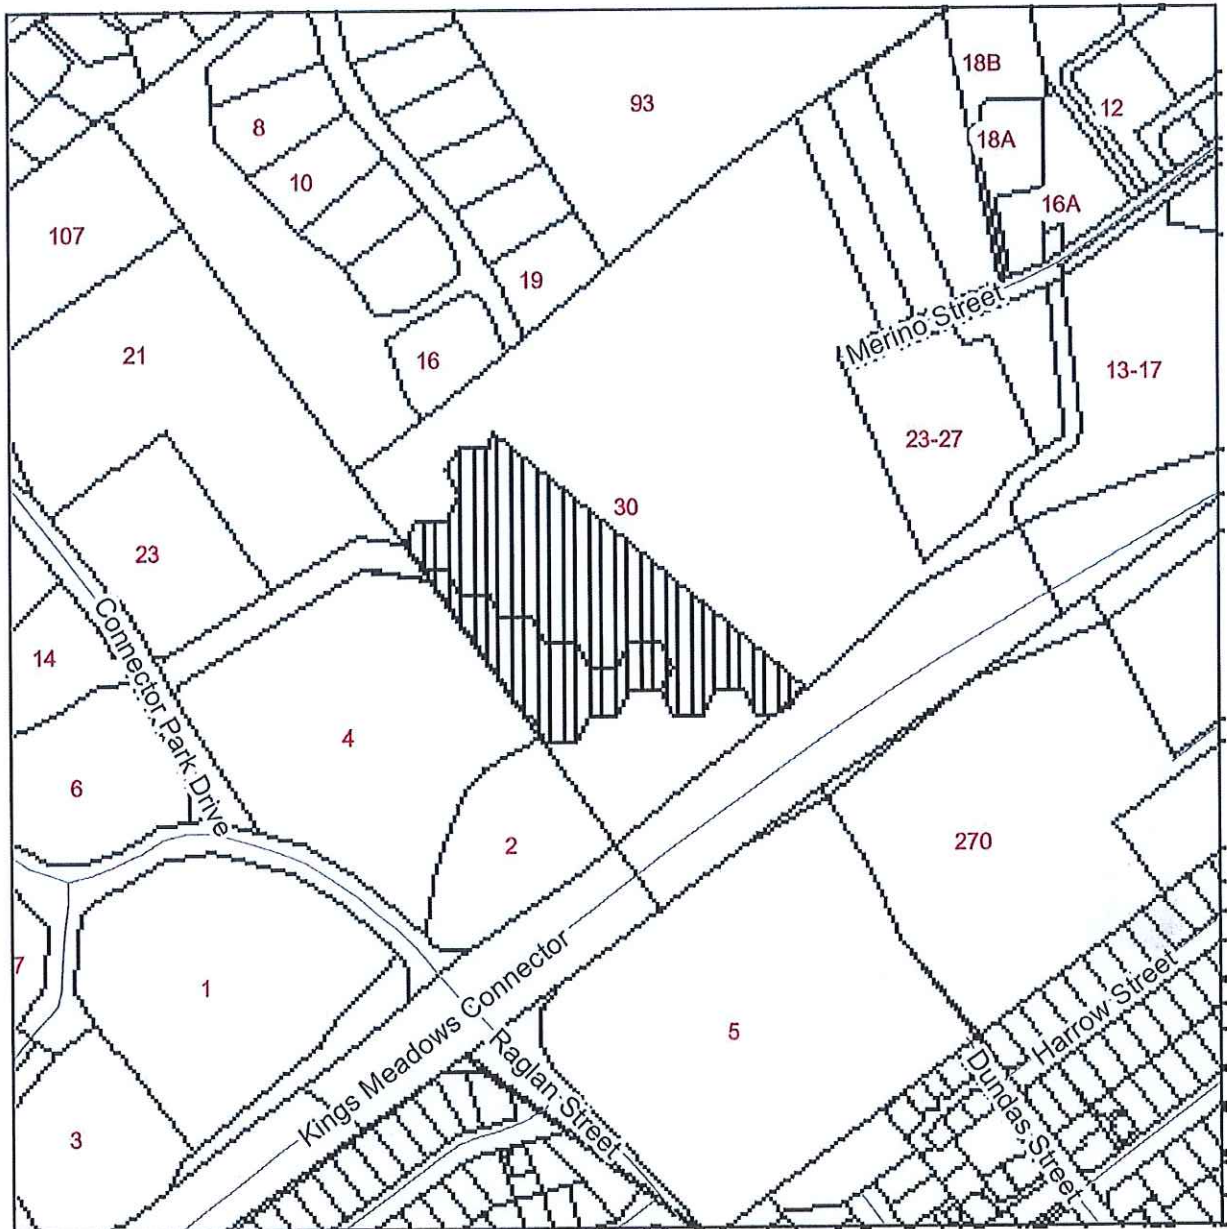

# TASMANIAN PLANNING SCHEME - LAUNCESTON

## Amendment PSA-LLP0014

Apply the Priority Vegetation Overlay to part of 30 Merino Street, Kings Meadows, as described below:

Titles included: 132062/1

Amend the Tasmanian Local Provisions Schedule maps as below:

Code Overlay

Priority Vegetation

THE COMMON SEAL  
of the City of  
Launceston was  
hereunto affixed in the  
presences of: -

Date

Sam Johnson  
Chief Executive Officer

Service Layer Credits: the LIST State of  
Tasmania