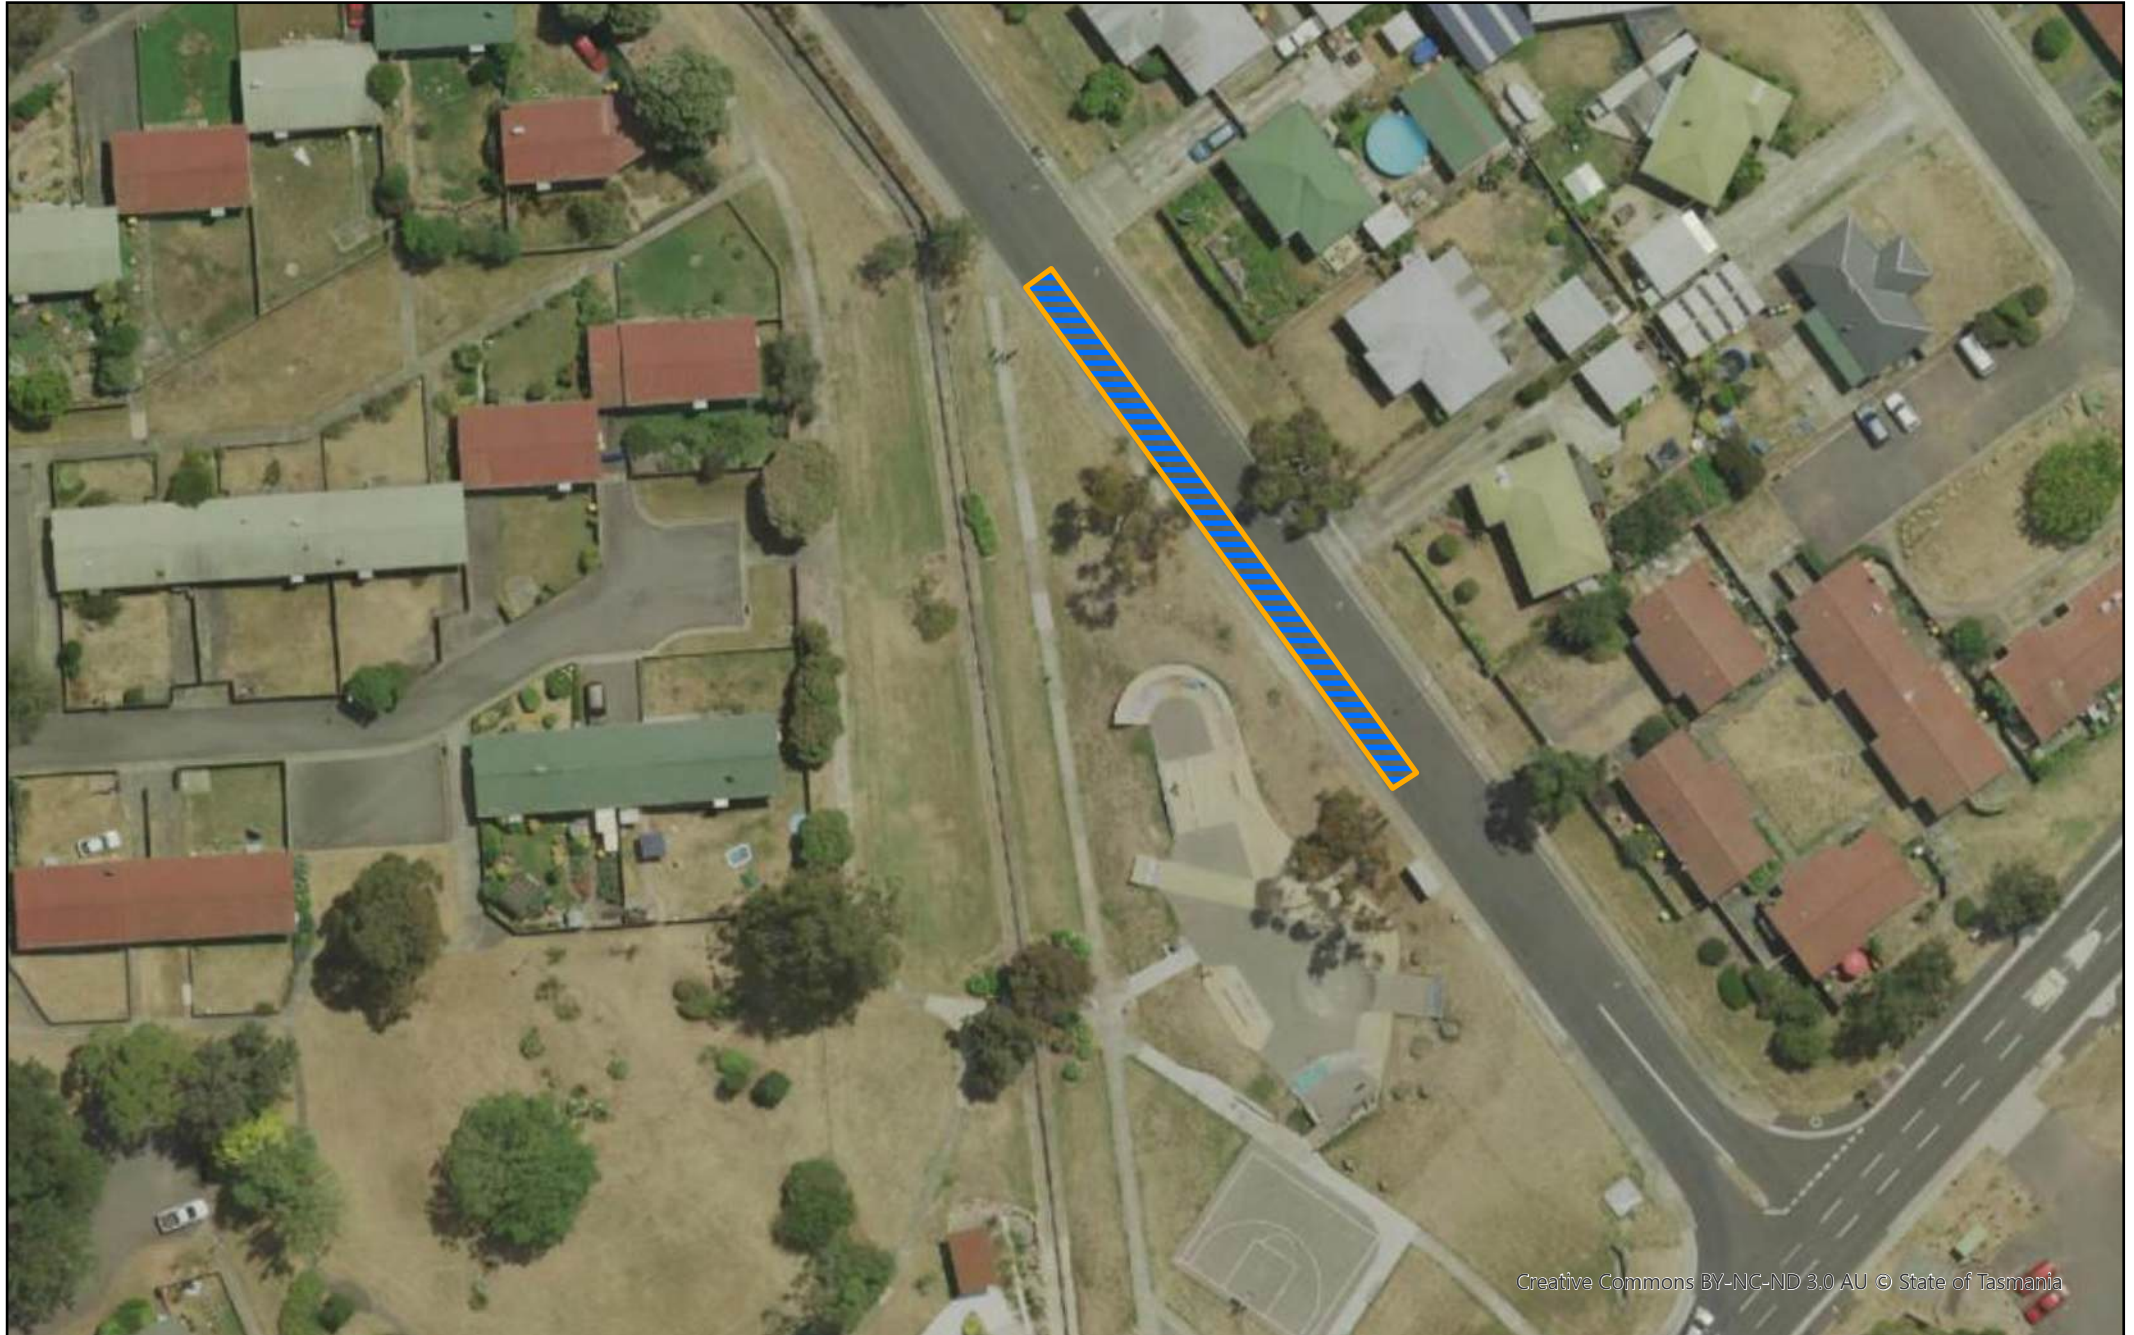

HIGH STREET, EAST LAUNCESTON

Maximum 4 vehicles. Hatched area denotes permitted parking for mobile vendor, subject to availability. Mobile vendors are only permitted to park between the hours of 4pm and 9pm, with 1 hour before and after for set-up/pack-up. Mobile vendors are prohibited at all other times.

PICNIC GROUNDS, ST LEONARDS

Maximum 1 vehicle. Hatched area denotes permitted parking for mobile vendor, subject to availability.

RAVENSWOOD SKATE PARK, RAVENSWOOD

Maximum 1 vehicle. Hatched area denotes space in which mobile vendor can pick their parking spot, subject to availability.

MACHENS RESERVE, KINGS MEADOWS

Maximum 1 vehicle. Hatched area denotes space in which mobile vendor can pick their parking spot, subject to availability.

Lilydale Falls, Lilydale

Maximum 1 vehicle. Hatched area denotes permitted parking for mobile vendor, subject to availability.

The Shed, Rocherlea

Maximum 1 vehicle. Hatched area denotes space in which mobile vendor can pick their parking spot, subject to availability.

Youngtown Regional Park, Youngtown

Maximum 1 vehicle. Hatched area denotes permitted parking for mobile vendor, subject to availability.