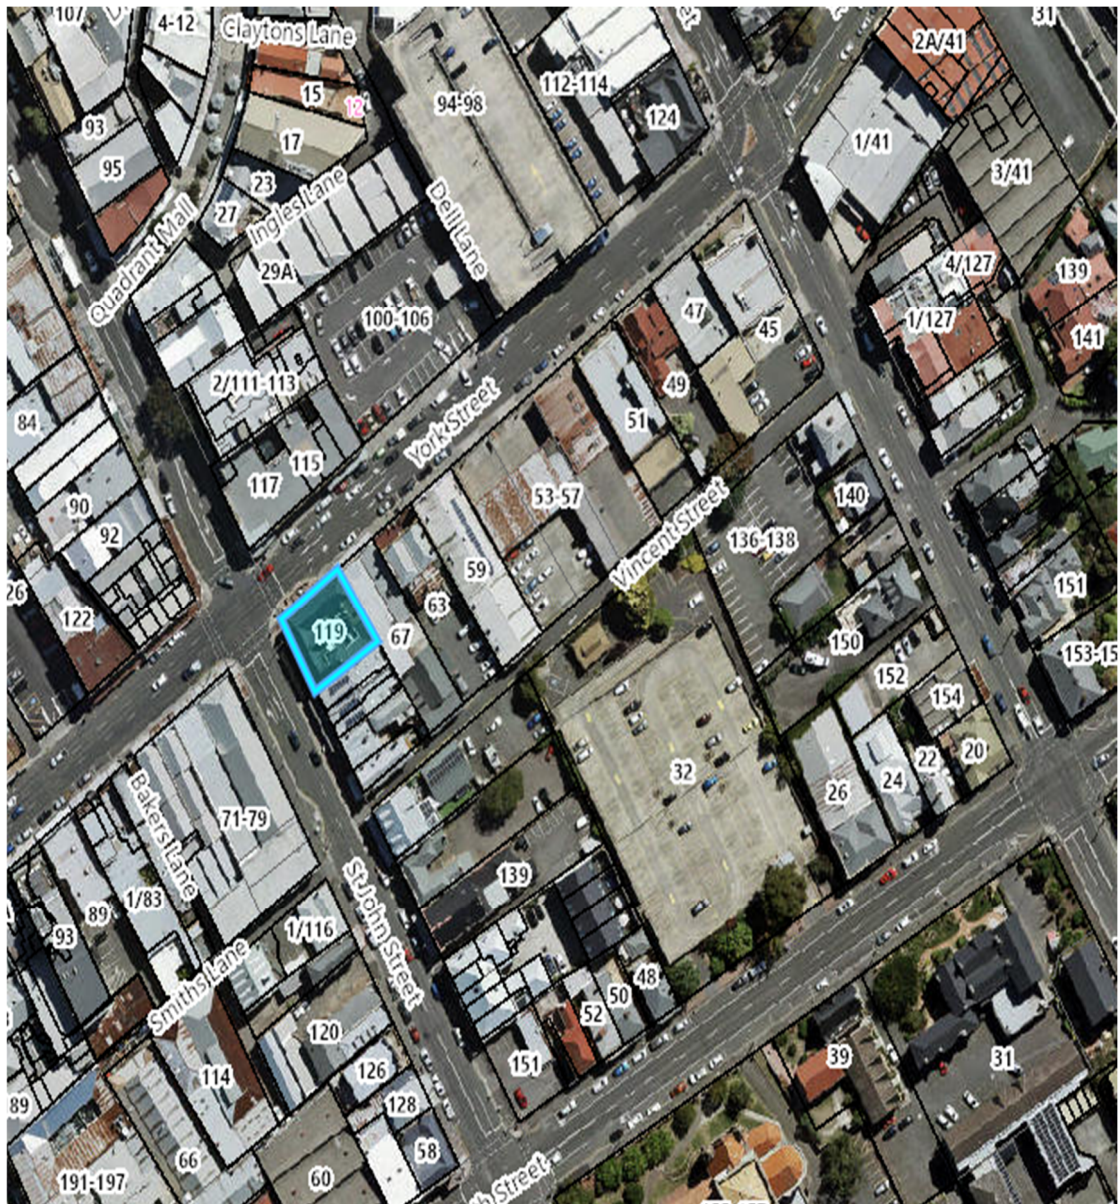

City of Launceston
A Leader in Community & Government

LOCALITY MAP

DA0695/2021 - 119 St John Street, Launceston

Locality Map

Scale: This Map Is Not to Scale