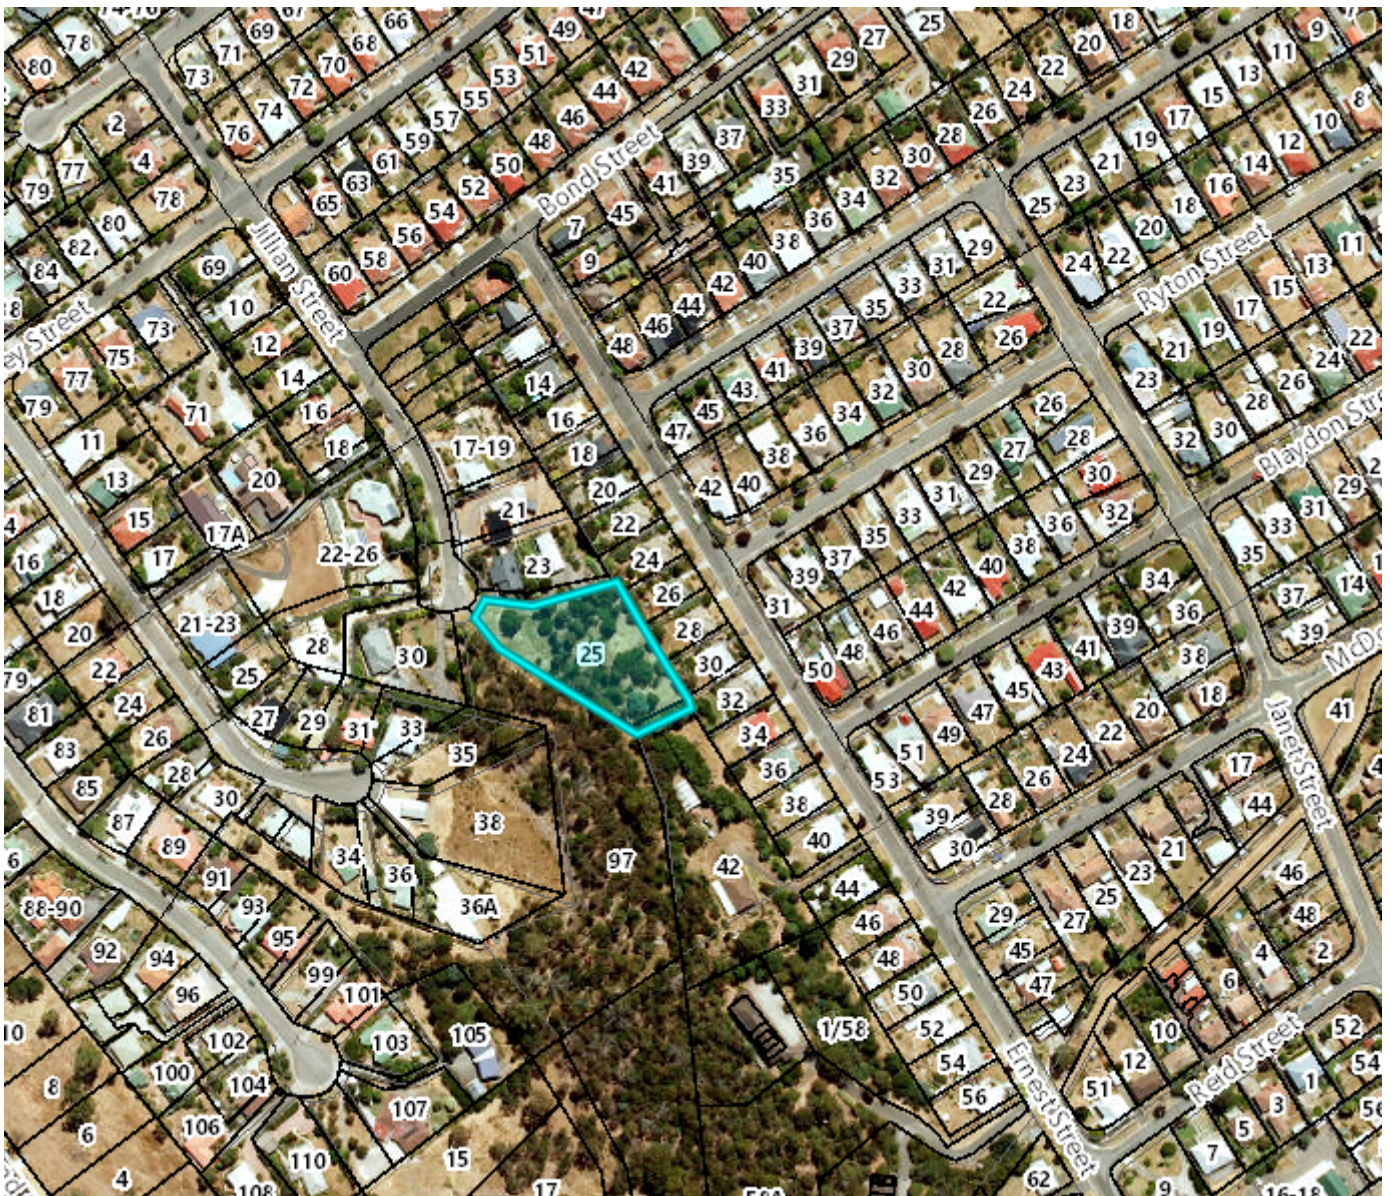

City of Launceston
A Leader in Community & Government

LOCALITY MAP 25 JILLIAN STREET, KINGS MEADOWS

Scale: This Map Is Not to Scale