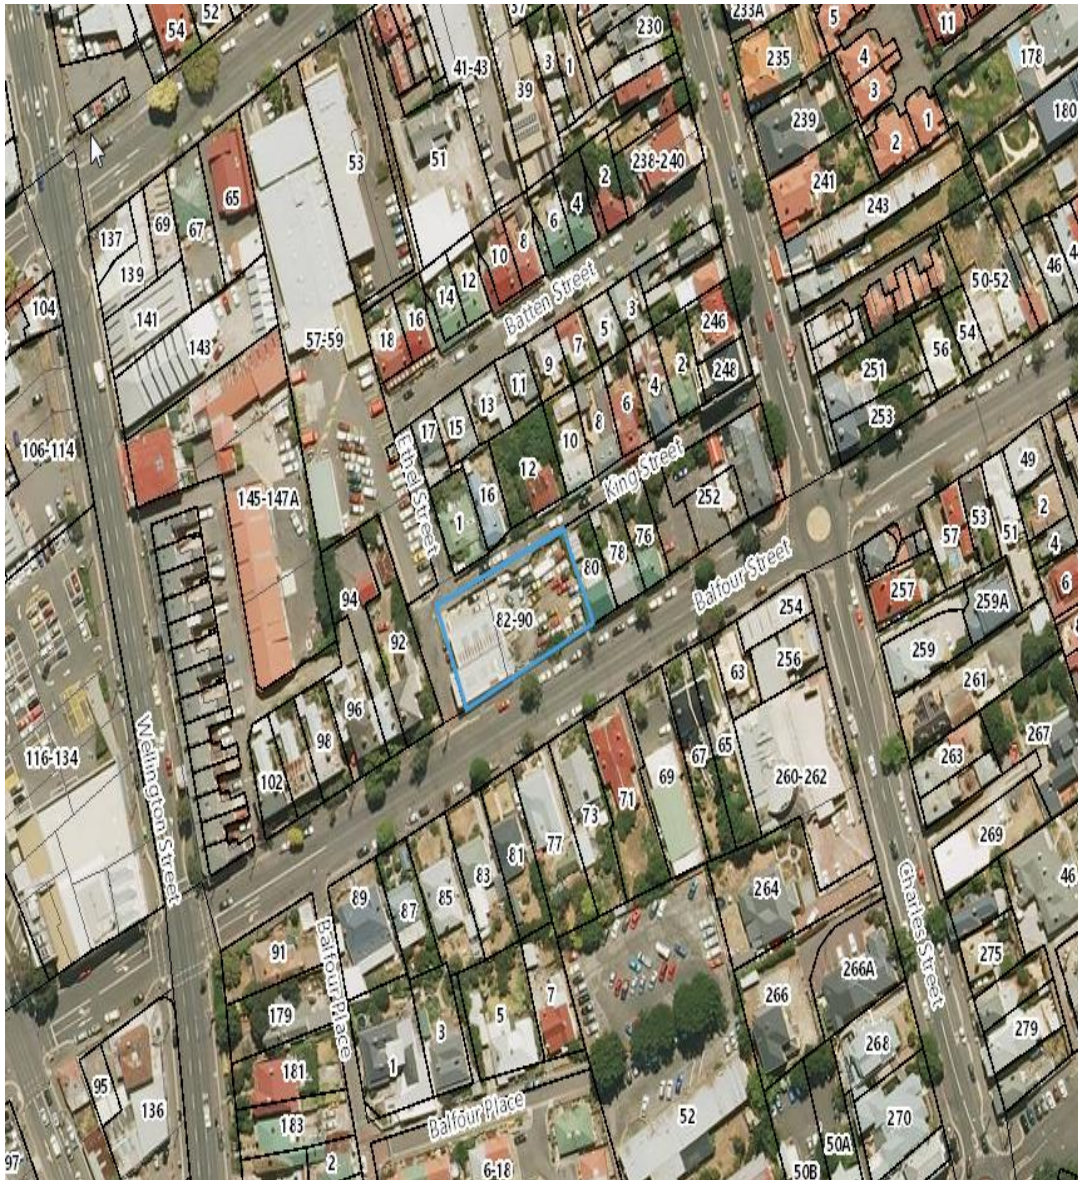

Launceston City Council
A Leader in Community & Government

LOCALITY MAP 82-90 BALFOUR STREET, LAUNCESTON

Locality Map

Scale: This Map Is Not to Scale