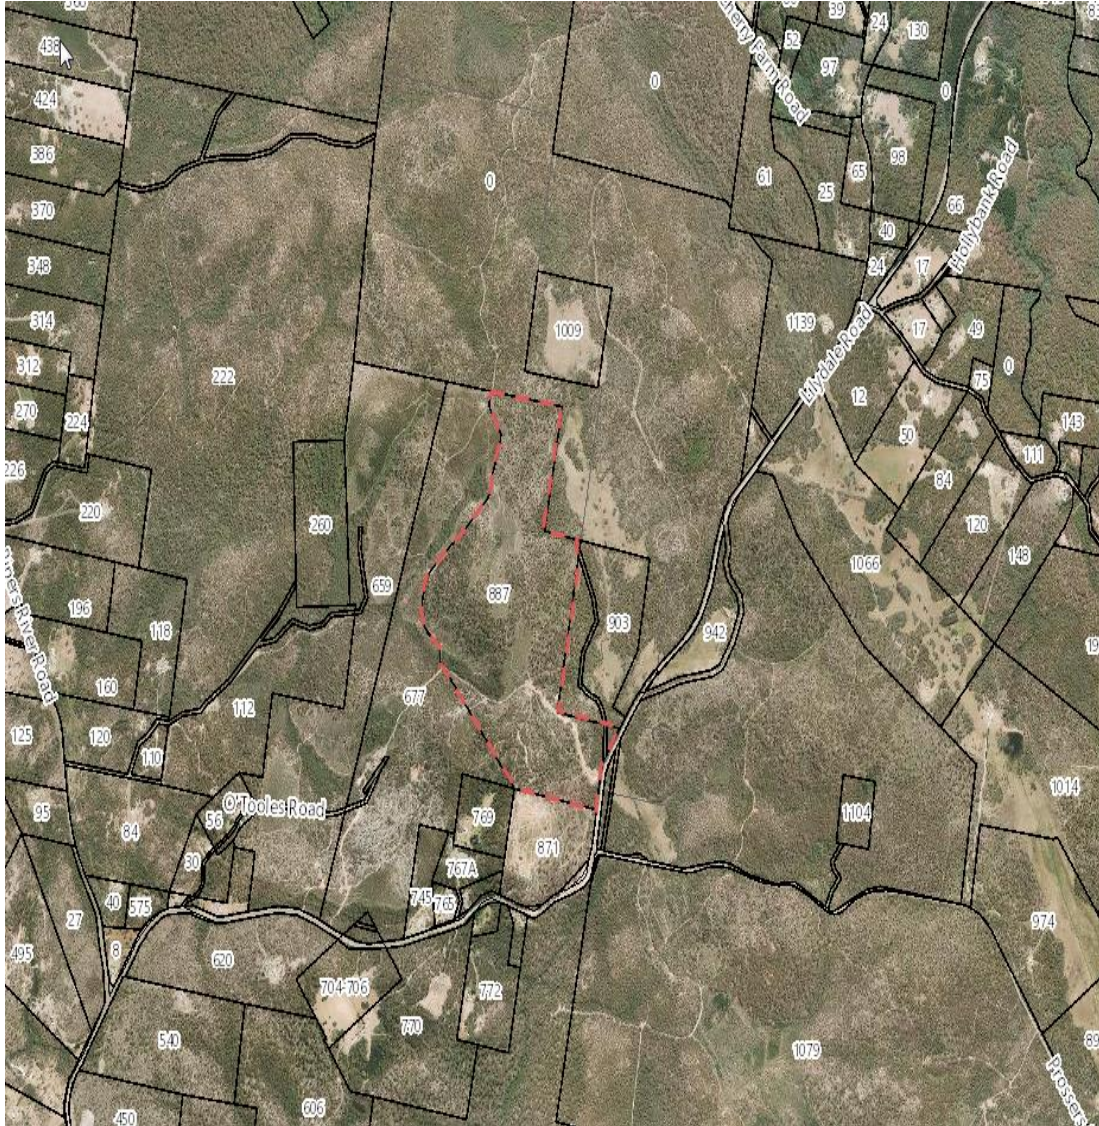

City of Launceston
A Leader in Community & Government

LOCALITY MAP 887 Lilydale Road, Underwood

Locality Map

Scale: This Map Is Not to Scale