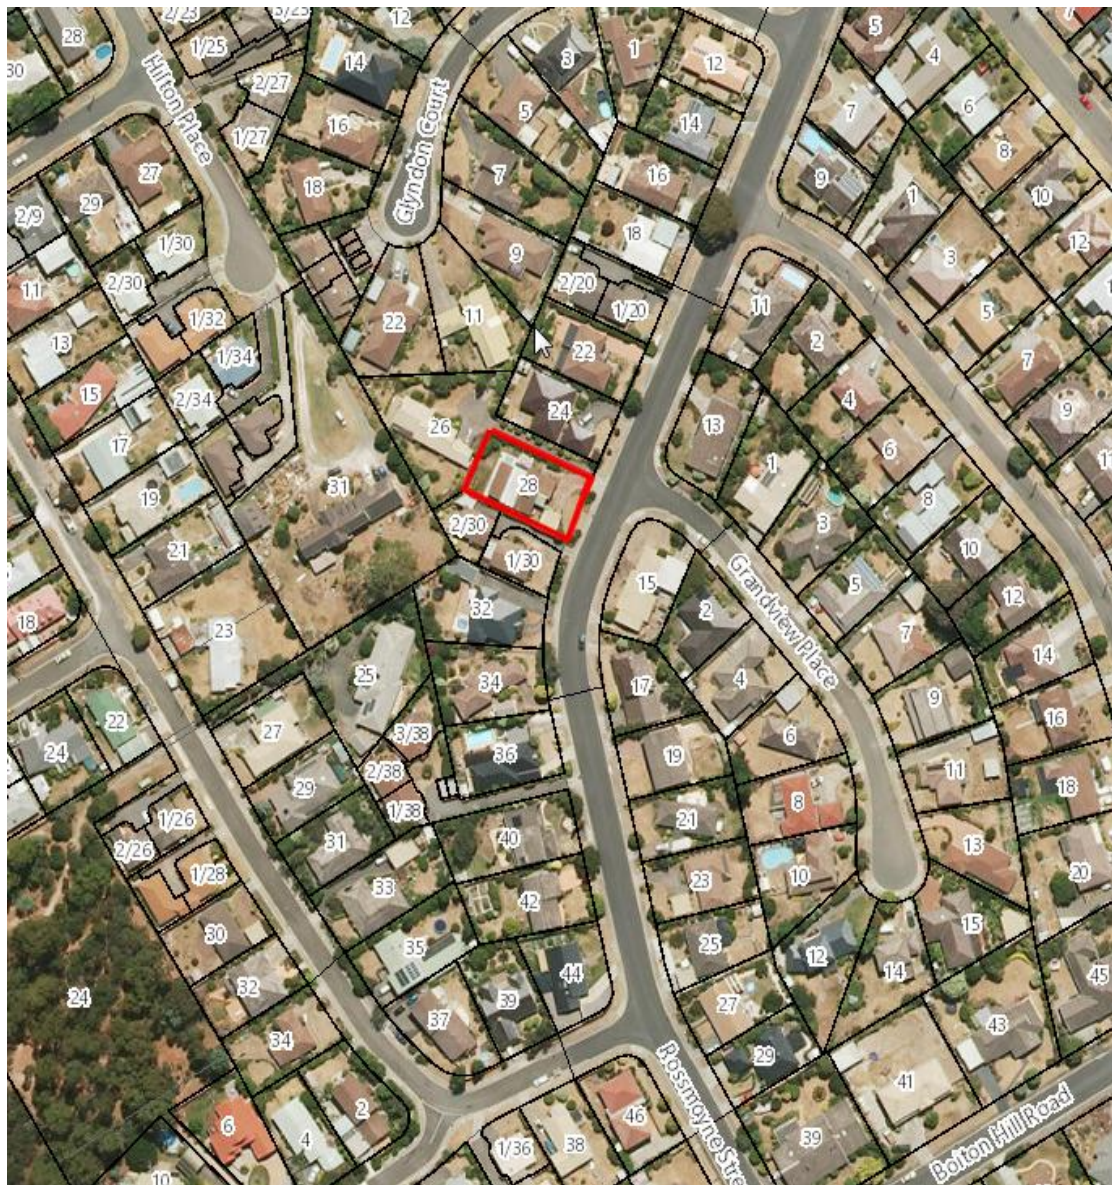

Launceston City Council
A Leader in Community & Government

LOCALITY MAP - DA0622/2015 28 ROSSMOYNE STREET, NORWOOD

Locality Map

Scale: This Map Is Not to Scale