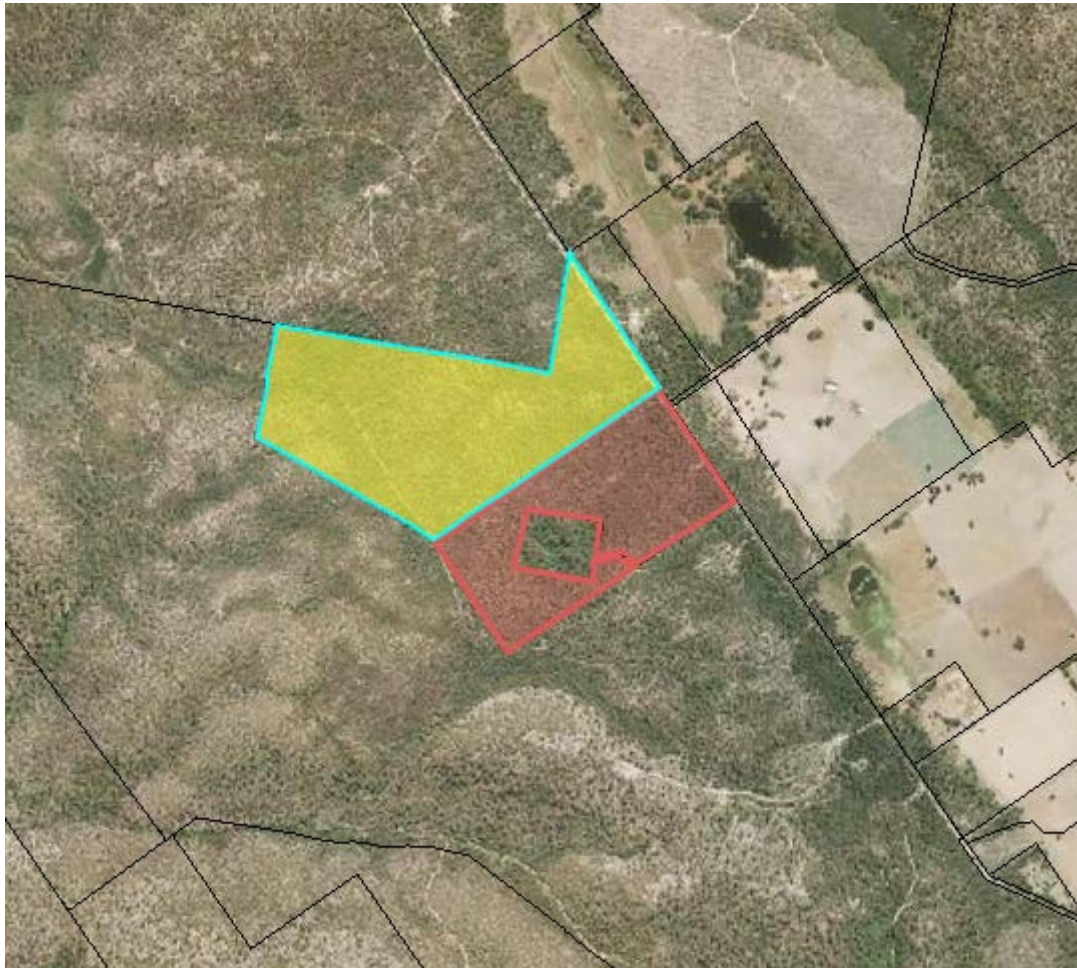

Launceston City Council
A Leader in Community & Government

LOCATION MAP
39410 Tasman Highway, Nunamara

Scale: This map is not to scale.

Launceston City Council
A Leader in Community & Government

LOCATION MAP
150 and 545 Whites Mill Road, Underwood and 75 Blythes Road Turners Marsh

Scale: This map is not to scale.

Launceston City Council
A Leader in Community & Government

LOCATION MAP
90 Arnolds Road, Karoola

Scale: This map is not to scale.

Launceston City Council
A Leader in Community & Government

LOCATION MAP
771 and 805 Prossers Road, Nunamara

Scale: This map is not to scale.