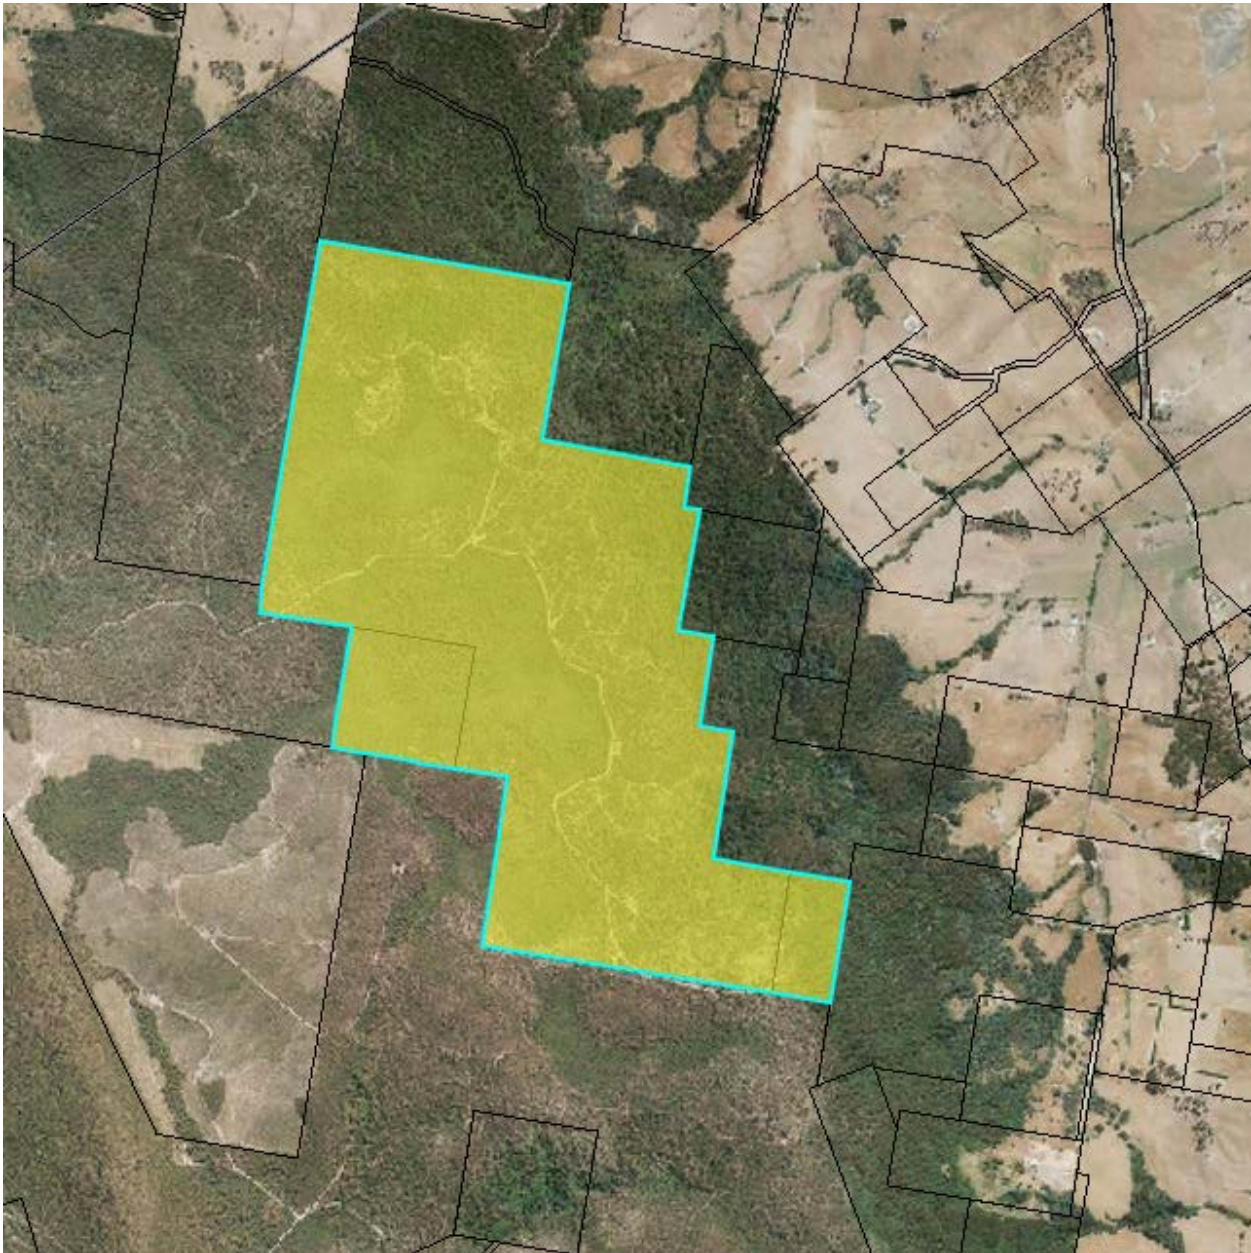

Launceston City Council
A Leader in Community & Government

LOCATION MAP
39410 Tasman Highway, Nunamara

Scale: This map is not to scale.

Launceston City Council
A Leader in Community & Government

LOCATION MAP
150 and 545 Whites Mill Road, Underwood and 75 Blythes Road Turners Marsh

Scale: This map is not to scale.

Launceston City Council
A Leader in Community & Government

LOCATION MAP
90 Arnolds Road, Karoola

Scale: This map is not to scale.

Launceston City Council
A Leader in Community & Government

LOCATION MAP
771 and 805 Prossers Road, Nunamara

Scale: This map is not to scale.