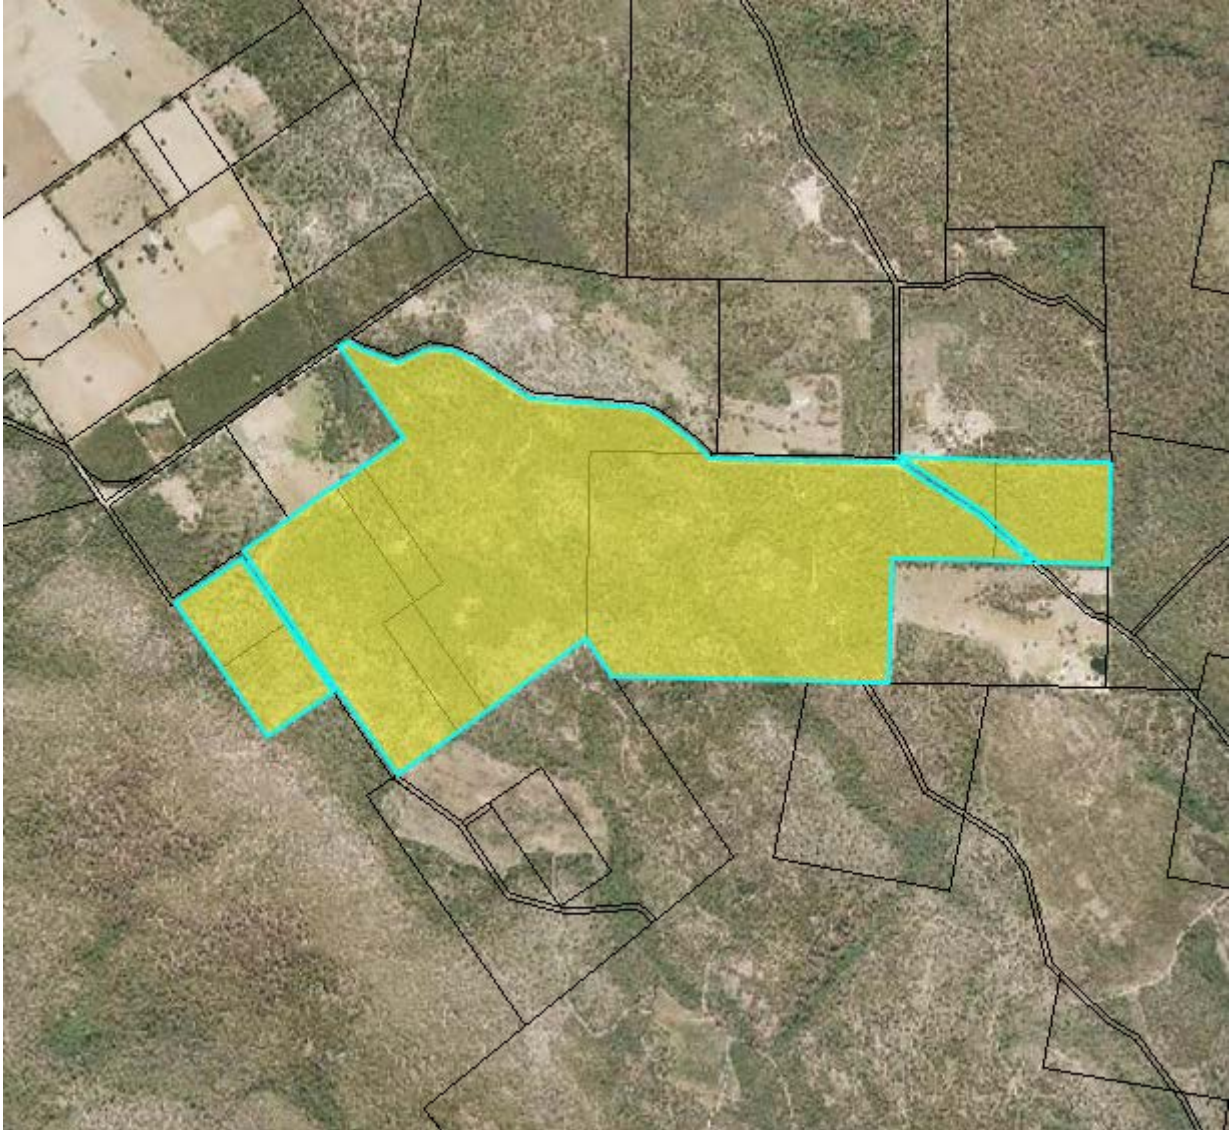

Launceston City Council
A Leader in Community & Government

LOCATION MAP
39410 Tasman Highway, Nunamara

Scale: This map is not to scale.

Launceston City Council
A Leader in Community & Government

LOCATION MAP
150 and 545 Whites Mill Road, Underwood and 75 Blythes Road Turners Marsh

Scale: This map is not to scale.

Launceston City Council
A Leader in Community & Government

LOCATION MAP
90 Arnolds Road, Karoola

Scale: This map is not to scale.

Launceston City Council
A Leader in Community & Government

LOCATION MAP
771 and 805 Prossers Road, Nunamara

Scale: This map is not to scale.