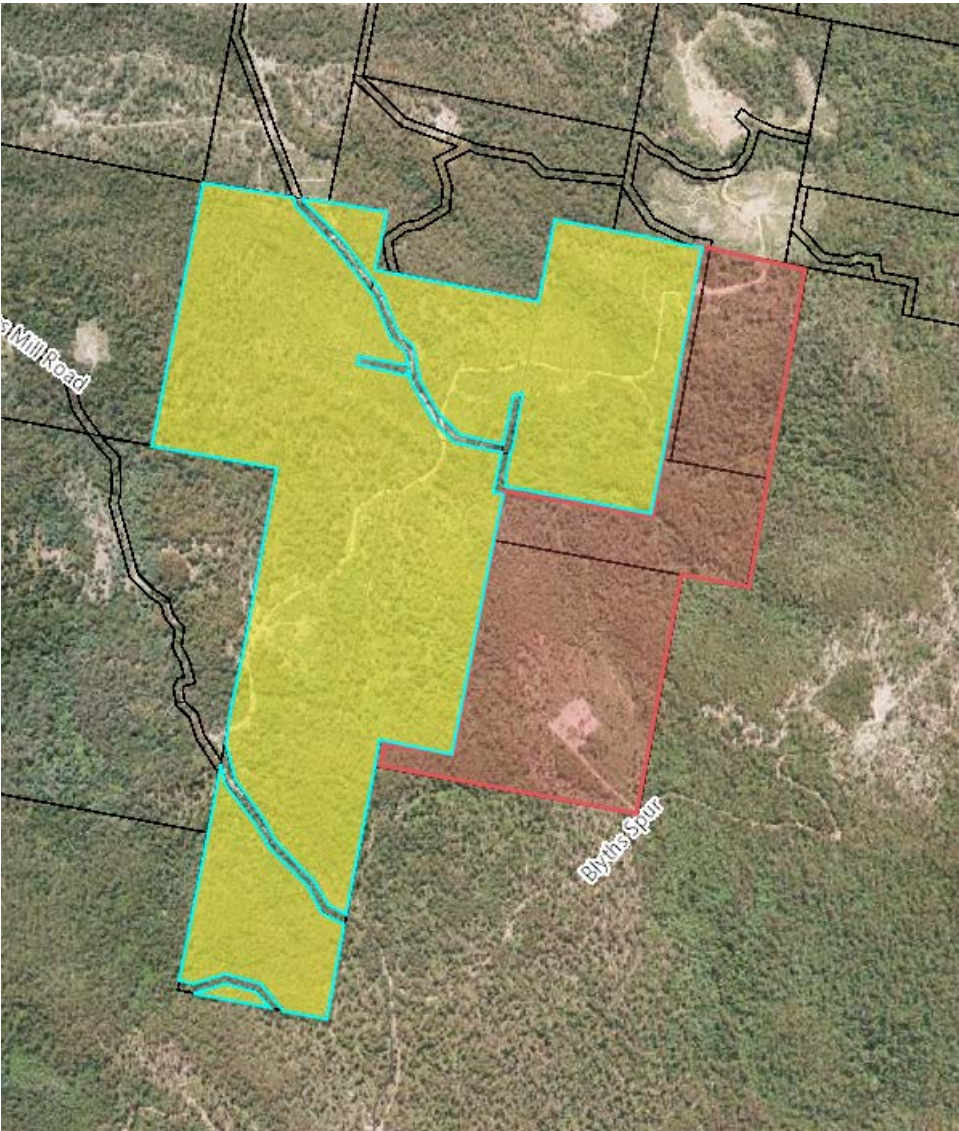

Launceston City Council
A Leader in Community & Government

LOCATION MAP
39410 Tasman Highway, Nunamara

Scale: This map is not to scale.

Launceston City Council
A Leader in Community & Government

LOCATION MAP
150 and 545 Whites Mill Road, Underwood and 75 Blythes Road Turners Marsh

Scale: This map is not to scale.

Launceston City Council
A Leader in Community & Government

LOCATION MAP
90 Arnolds Road, Karoola

Scale: This map is not to scale.

Launceston City Council
A Leader in Community & Government

LOCATION MAP
771 and 805 Prossers Road, Nunamara

Scale: This map is not to scale.