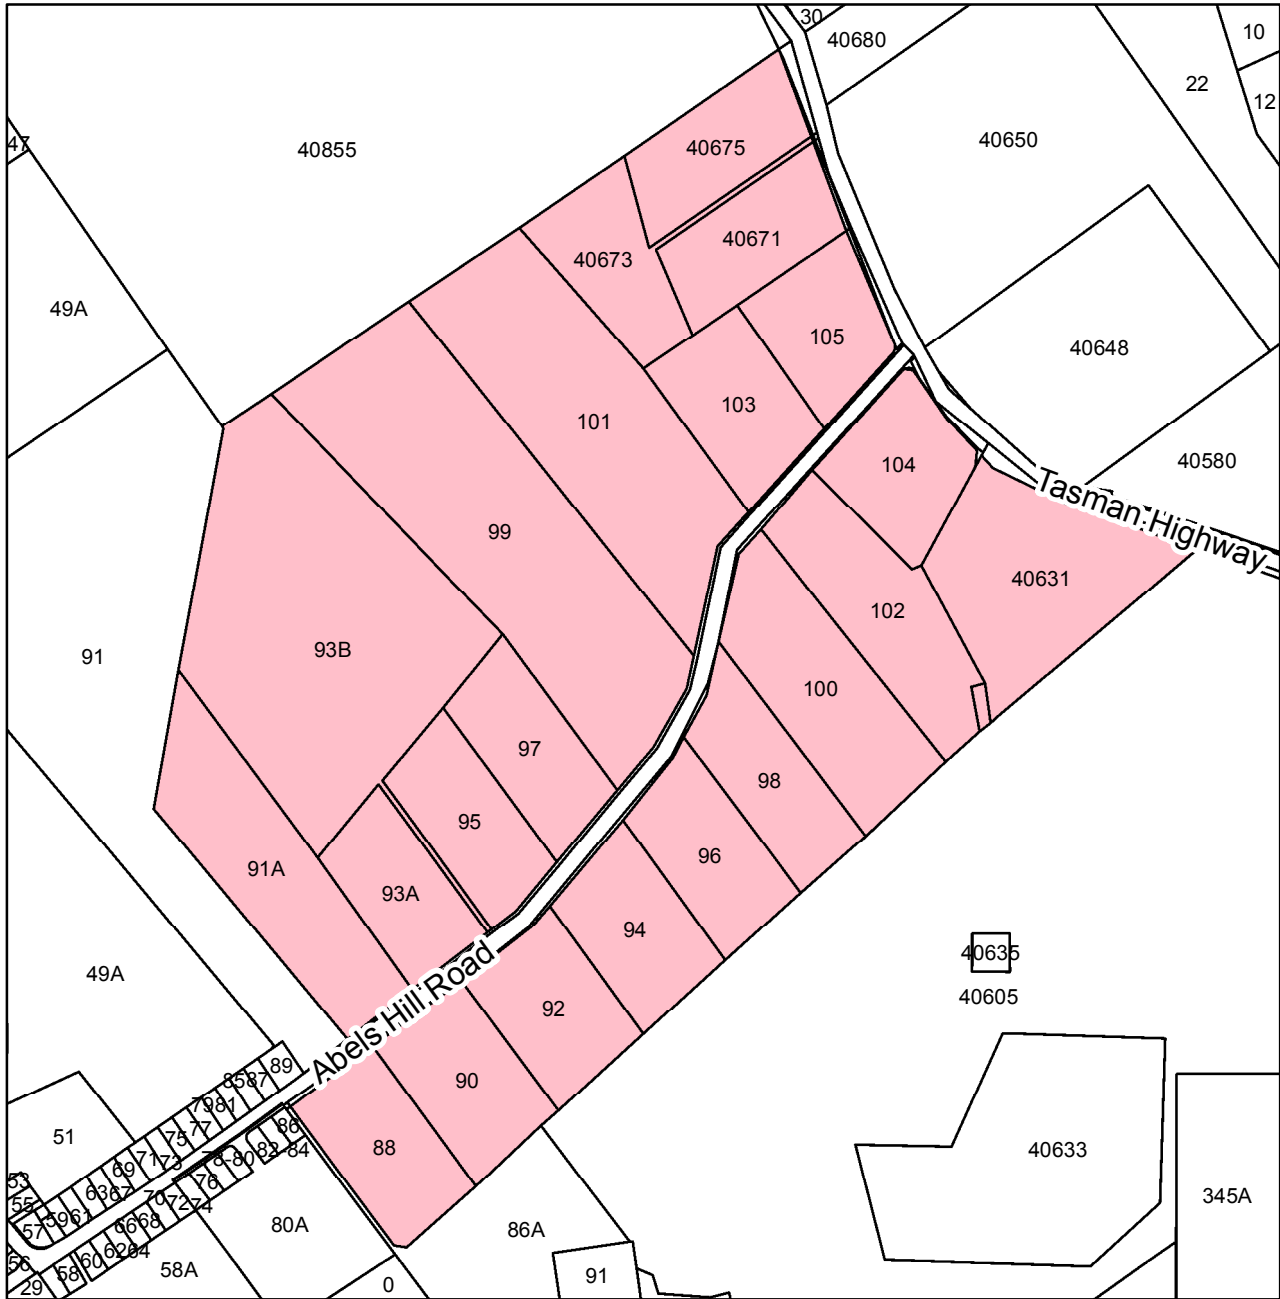

Launceston Interim Planning Scheme 2015 AMENDMENT 24

Amend the interim planning scheme maps as below:

Zoning

Low Density Residential