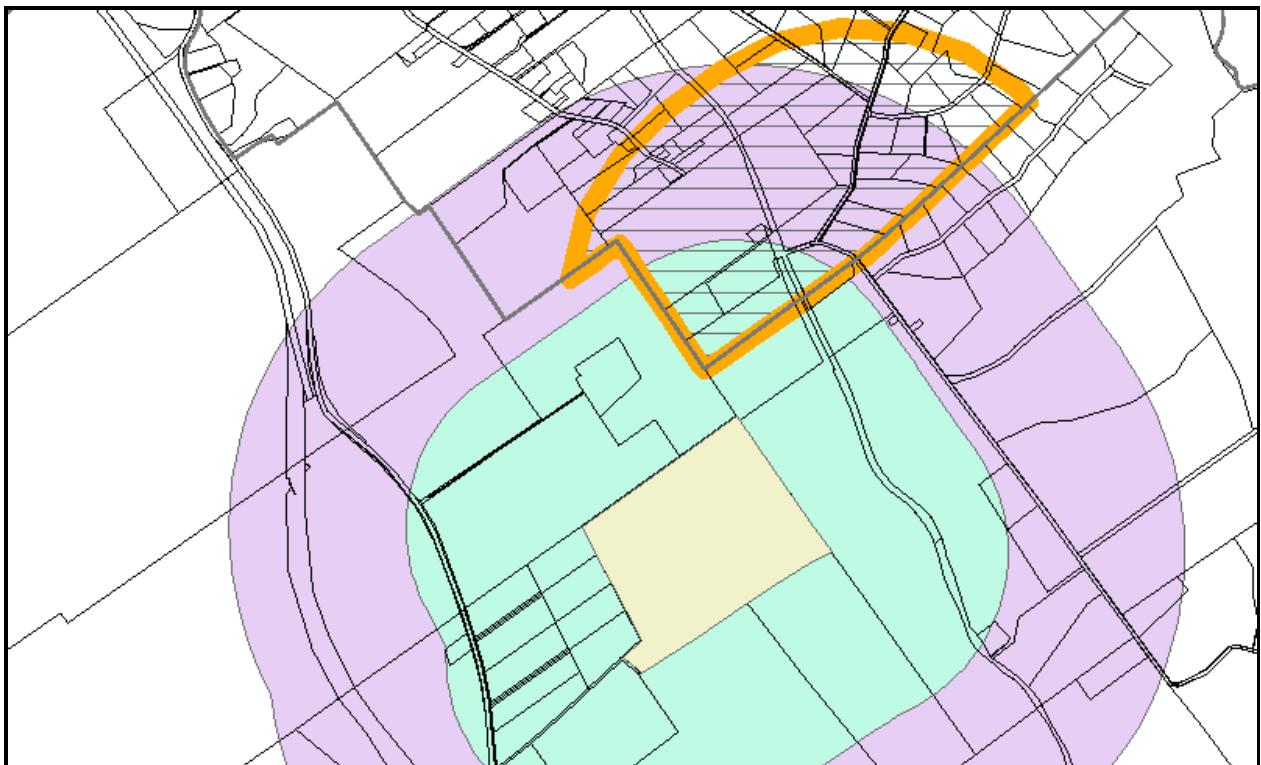

Launceston City Council
A Leader in Community & Government

RELBIA

Figure 1: View of Relbia and the extent of where the buffer falls with respect to the buffer from the Launceston Planning Scheme 1996

Legend

-  2km buffer
-  1km buffer
-  Launceston Planning Scheme 1996 buffer
-  Quarry location