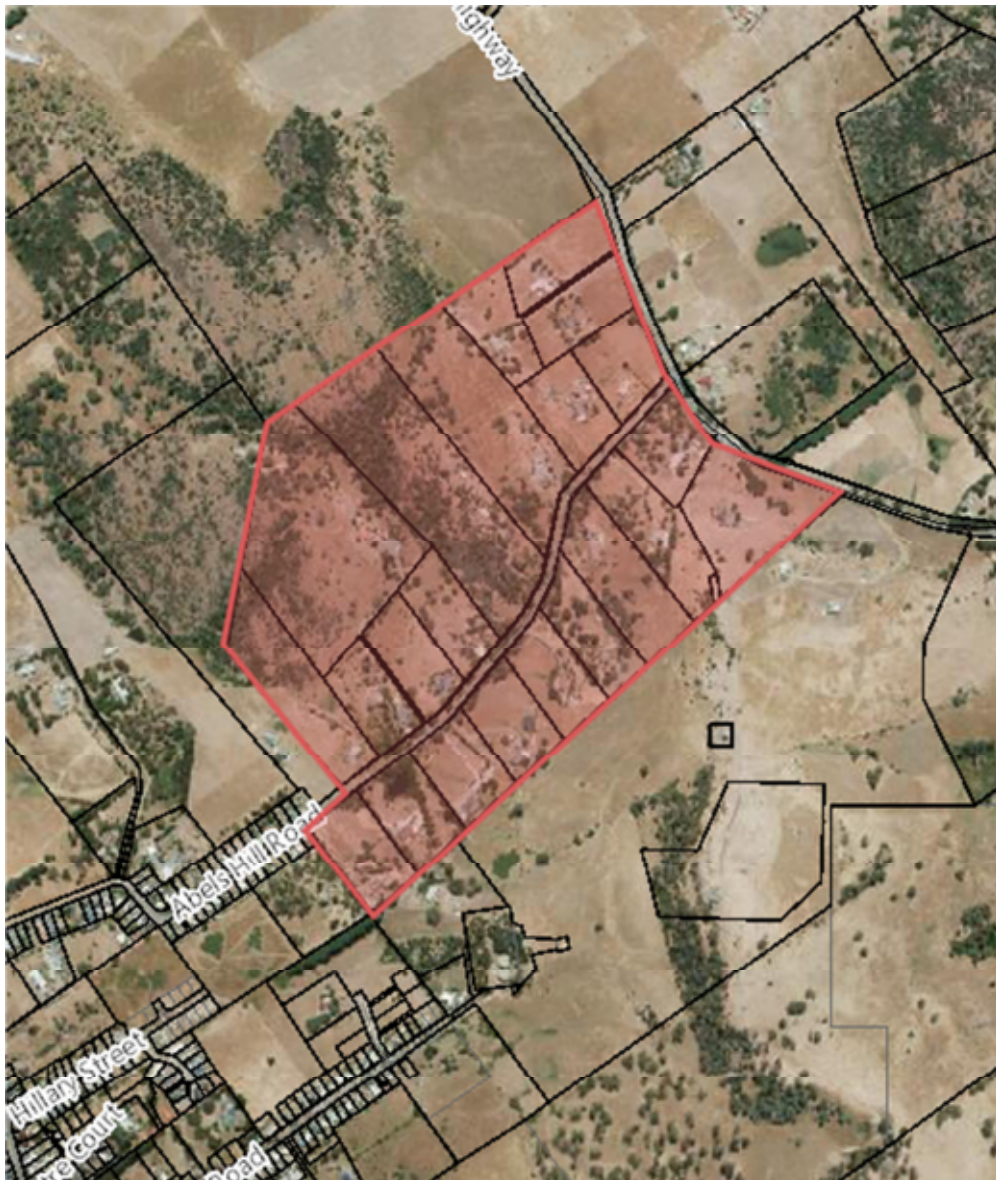

Launceston City Council
A Leader in Community & Government

LOCATION MAP

88, 90, 92, 93A, 94, 95, 96, 97, 98, 99, 100, 101, 102, 103, 104 and 105 Abels Hill Road and 40631, 40675, 40673 Tasman Highway, St Leonards

Scale: This map is not to scale.