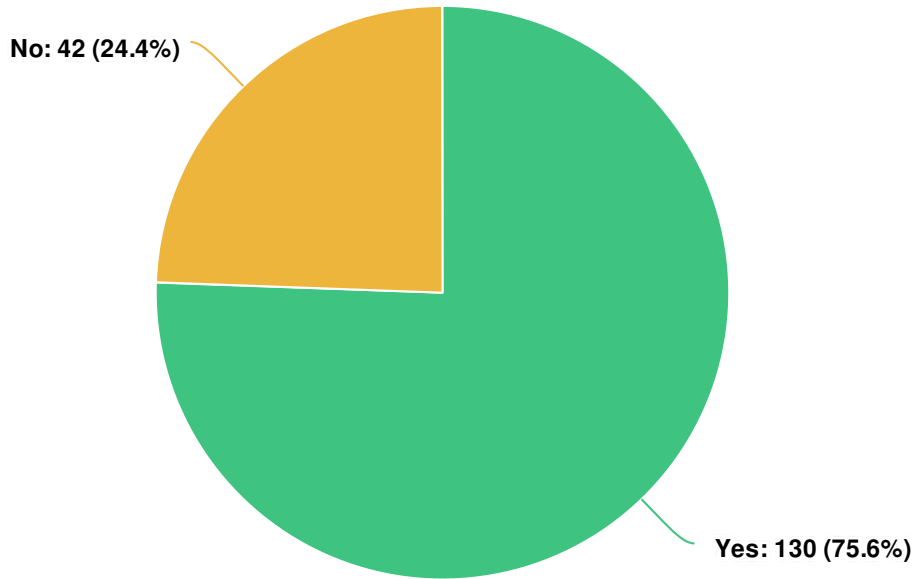

Smokefree patrols are currently carried out monthly during the summer and on an ad hoc basis at other times. Additional regular patrols would require additional resources that would need to be...

Optional question