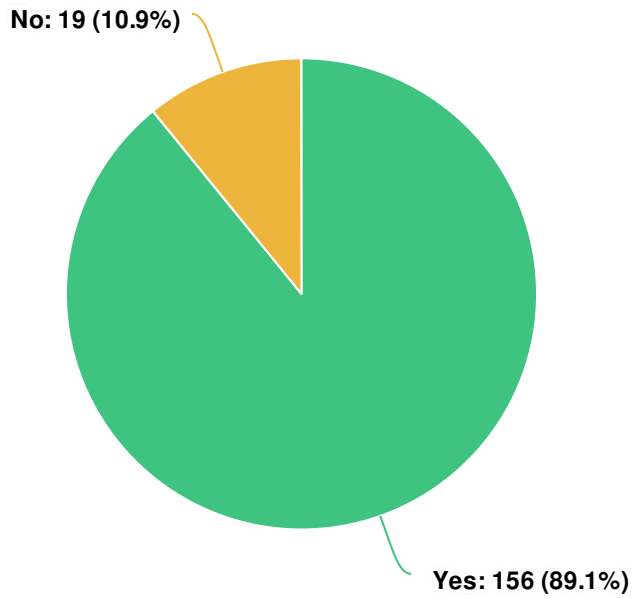

ENGAGEMENT TOOL: SURVEY TOOL

Tool title/name: Have your say

VISITORS	348	CONTRIBUTORS	175	CONTRIBUTIONS	175

Should the Smokefree Areas within the CBD be expanded?

Optional question