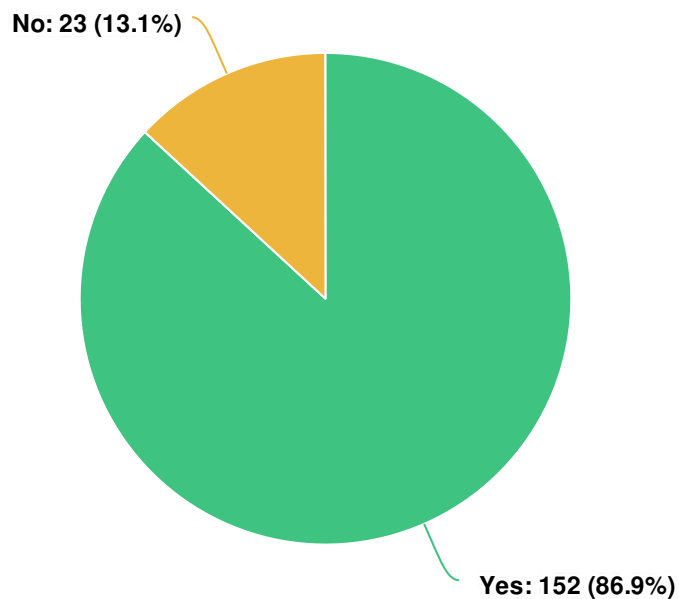

Do you support the proposed expansion area that is being earmarked?

Optional question