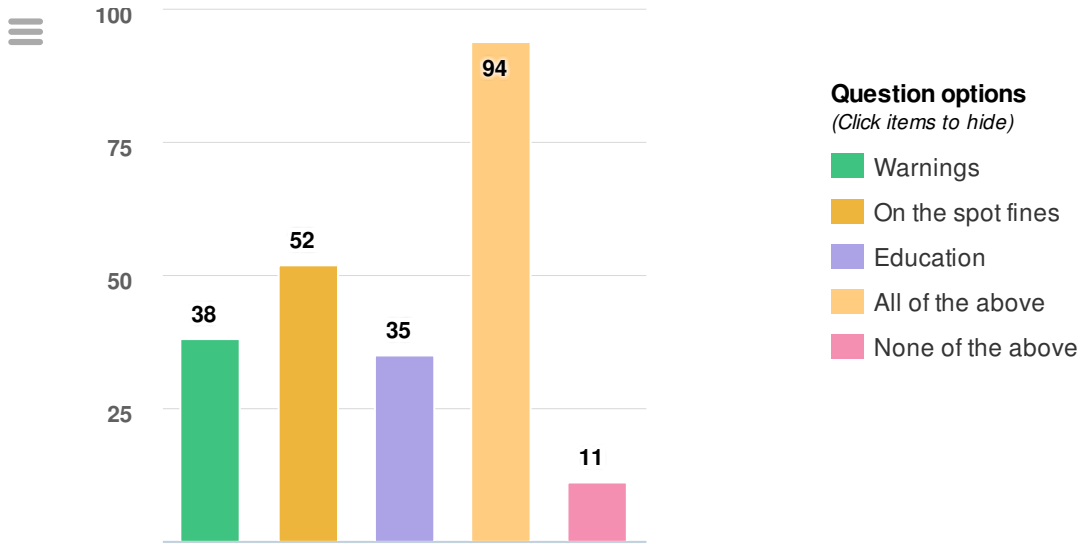

Optional question

How often should enforcement patrols be conducted?

Optional question

Which enforcement actions would you like to see the City of Launceston give priority to?

Optional question

Is the smoking ban good for businesses within the CBD?