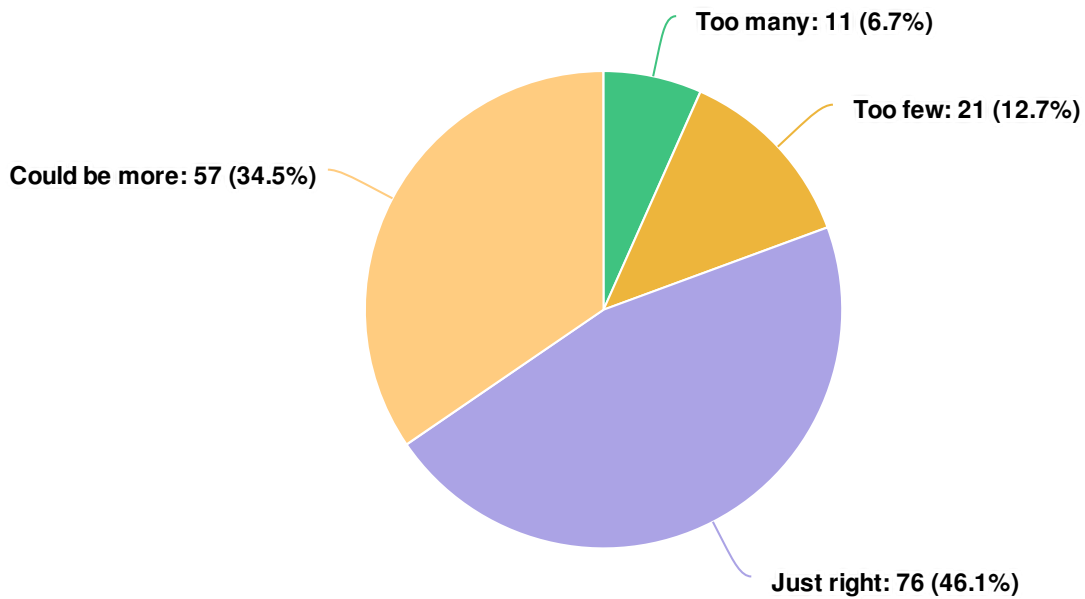

Optional question

Is the smoking ban good for patrons within the CBD?

Optional question

Is the smoking ban good for the City of Launceston?

Optional question

While smoking is not illegal, it is recognised that smokers will likely congregate to certain areas outside of the Smokefree Areas. In order to minimise littering and look at providing some form of...

Optional question

Are the proposed number of butt bins

Optional question

Tell us what best describes you

Optional question