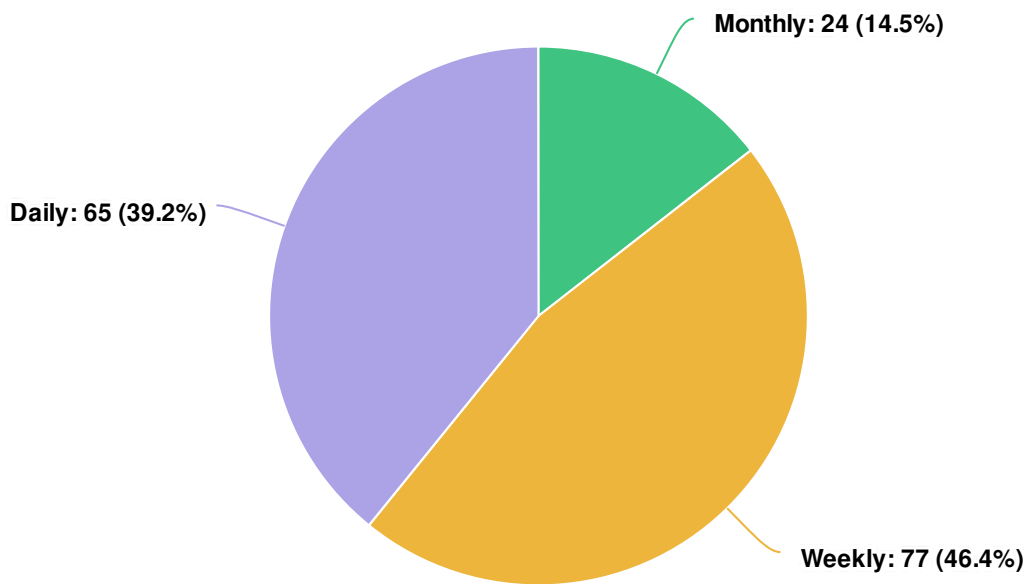

How often should enforcement patrols be conducted?

Optional question