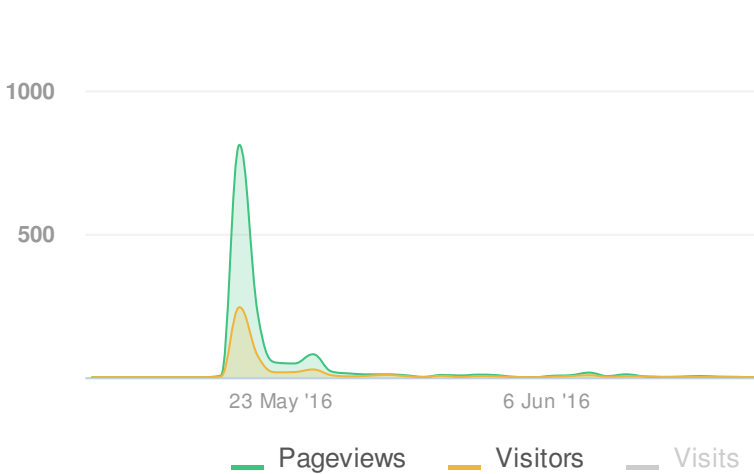

Project Report

Date Range

Your Voice Your Launceston A Smokefree Launceston CBD

Visitors Summary

Highlights

TOTAL VISITS	471	MAXIMUM SINGLE DAY VISITORS	256
ENGAGED VISITORS	175	INFORMED VISITORS	350
		AWARE VISITORS	432

Aware Participants		432	Engaged			175
Aware Actions Performed	Participants		Engaged Actions Performed	Registered	Unverified	Anonymous
Visited a Project or Tool Page	432		Contributed on Forums	0	0	0
Informed Participants	350		Participated in Surveys	175	0	0
Informed Actions Performed	Participants		Contributed to Newsfeeds	0	0	0
Viewed a video	0		Participated in Quick Polls	0	0	0
Viewed a photo	11		Posted on Guestbooks	0	0	0
Downloaded a document	44		Contributed to Stories	0	0	0
Visited the Key Dates page	1		Asked Questions	0	0	0
Visited an FAQ list Page	0		Placed Pins on Maps	0	0	0
Visited Instagram Page	0		Contributed to Brainstormers	0	0	0
Visited Multiple Project Pages	163					
Contributed to a tool (engaged)	175					