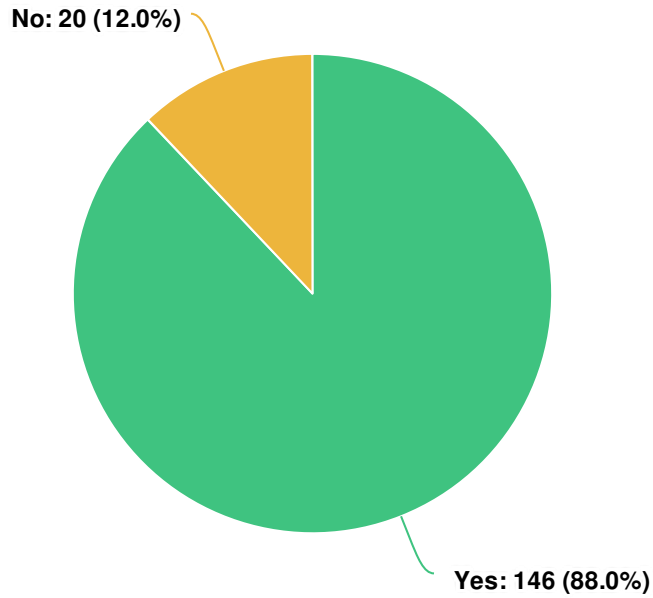

While smoking is not illegal, it is recognised that smokers will likely congregate to certain areas outside of the Smokefree Areas. In order to minimise littering and look at providing some form of...

Optional question