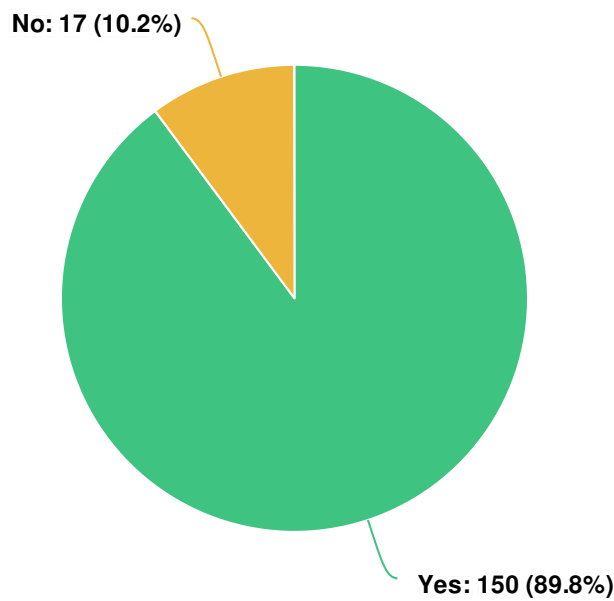

Is the smoking ban good for businesses within the CBD?

Optional question