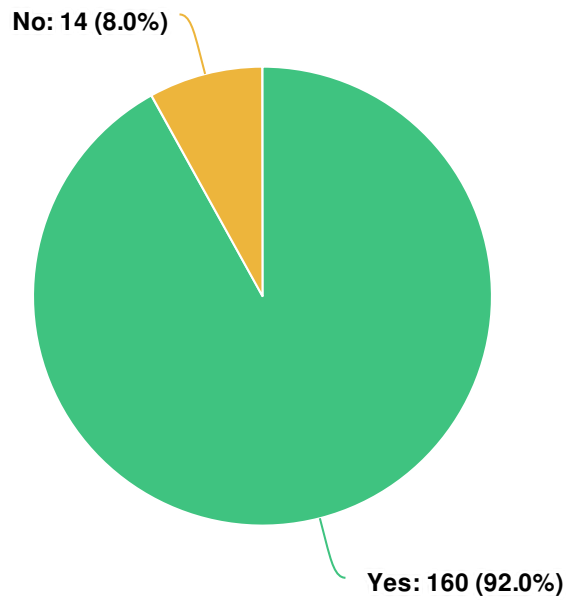

Optional question

Is the smoking ban good for patrons within the CBD?

Optional question

Is the smoking ban good for the City of Launceston?

Optional question

While smoking is not illegal, it is recognised that smokers will likely congregate to certain areas outside of the Smokefree Areas. In order to minimise littering and look at providing some form of...

Optional question

Are the proposed number of butt bins

Optional question

Tell us what best describes you

Optional question