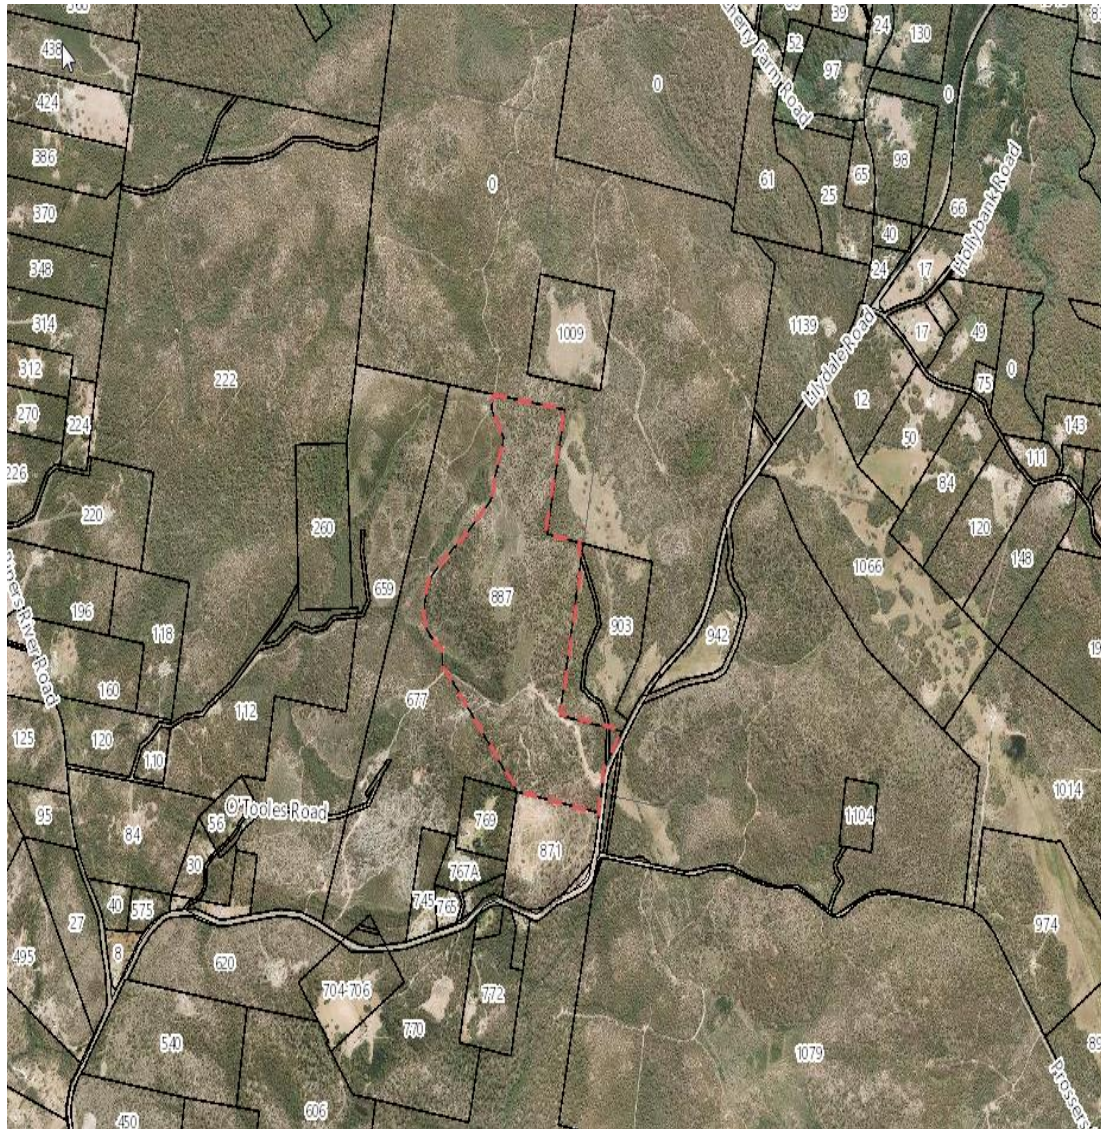

City of Launceston
A Leader in Community & Government

LOCALITY MAP

887 Lilydale Road, Underwood

Locality Map

Scale: This Map Is Not to Scale