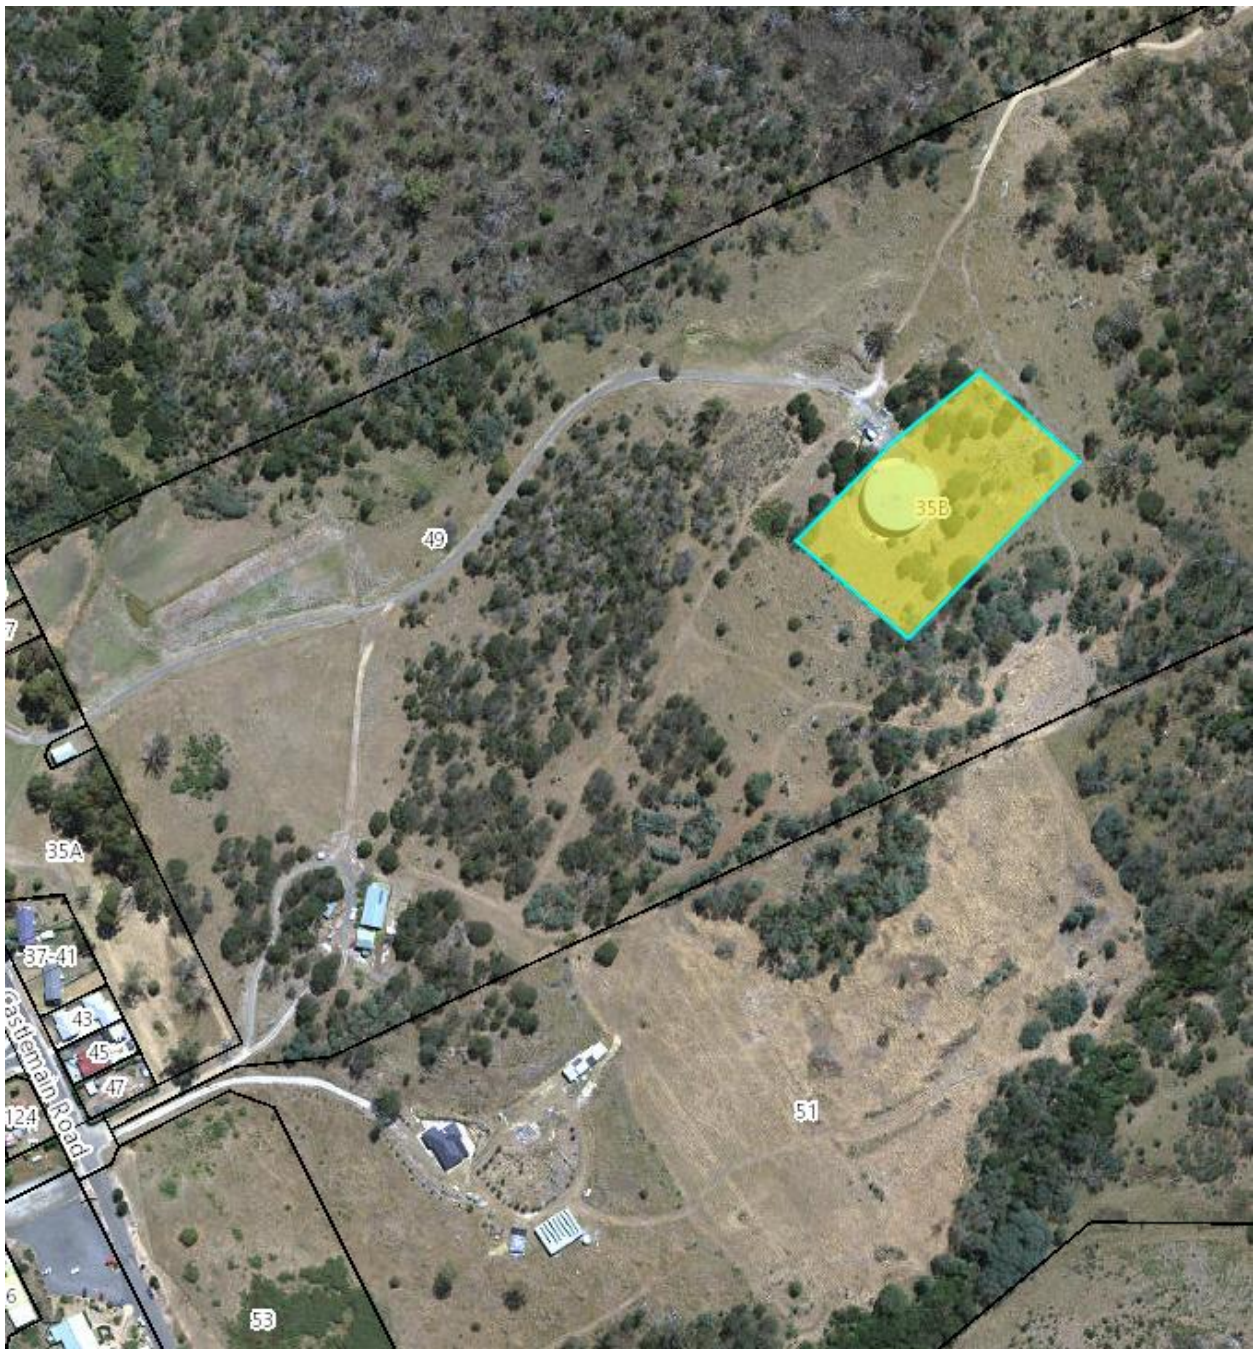

Launceston City Council
A Leader in Community & Government

LOCATION MAP
35B Castlemain Road, Ravenswood

Scale: This map is not to scale.

Launceston City Council
A Leader in Community & Government

LOCATION MAP
366 Russells Plains Road, Rocherlea

Scale: This map is not to scale.

Launceston City Council
A Leader in Community & Government

LOCATION MAP
40635 Tasman Highway, St Leonards

Scale: This map is not to scale.