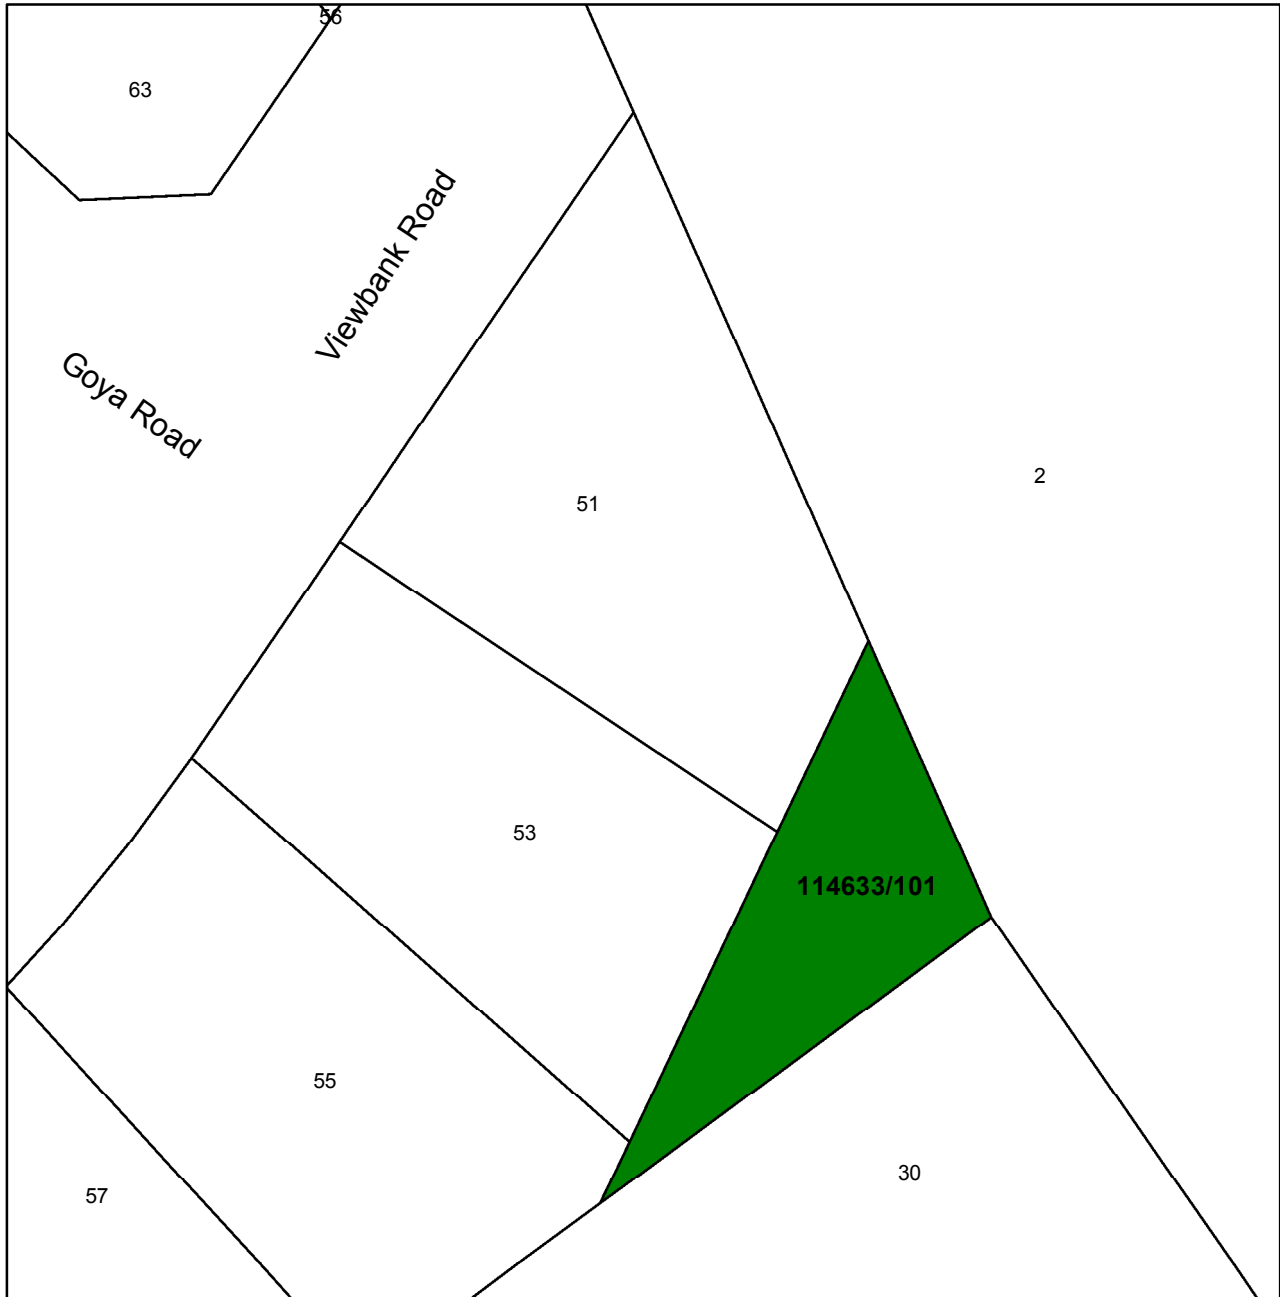

Launceston Interim Planning Scheme 2015

AMENDMENT 25

Amend the interim planning scheme maps as below:

Zoning

Open Space