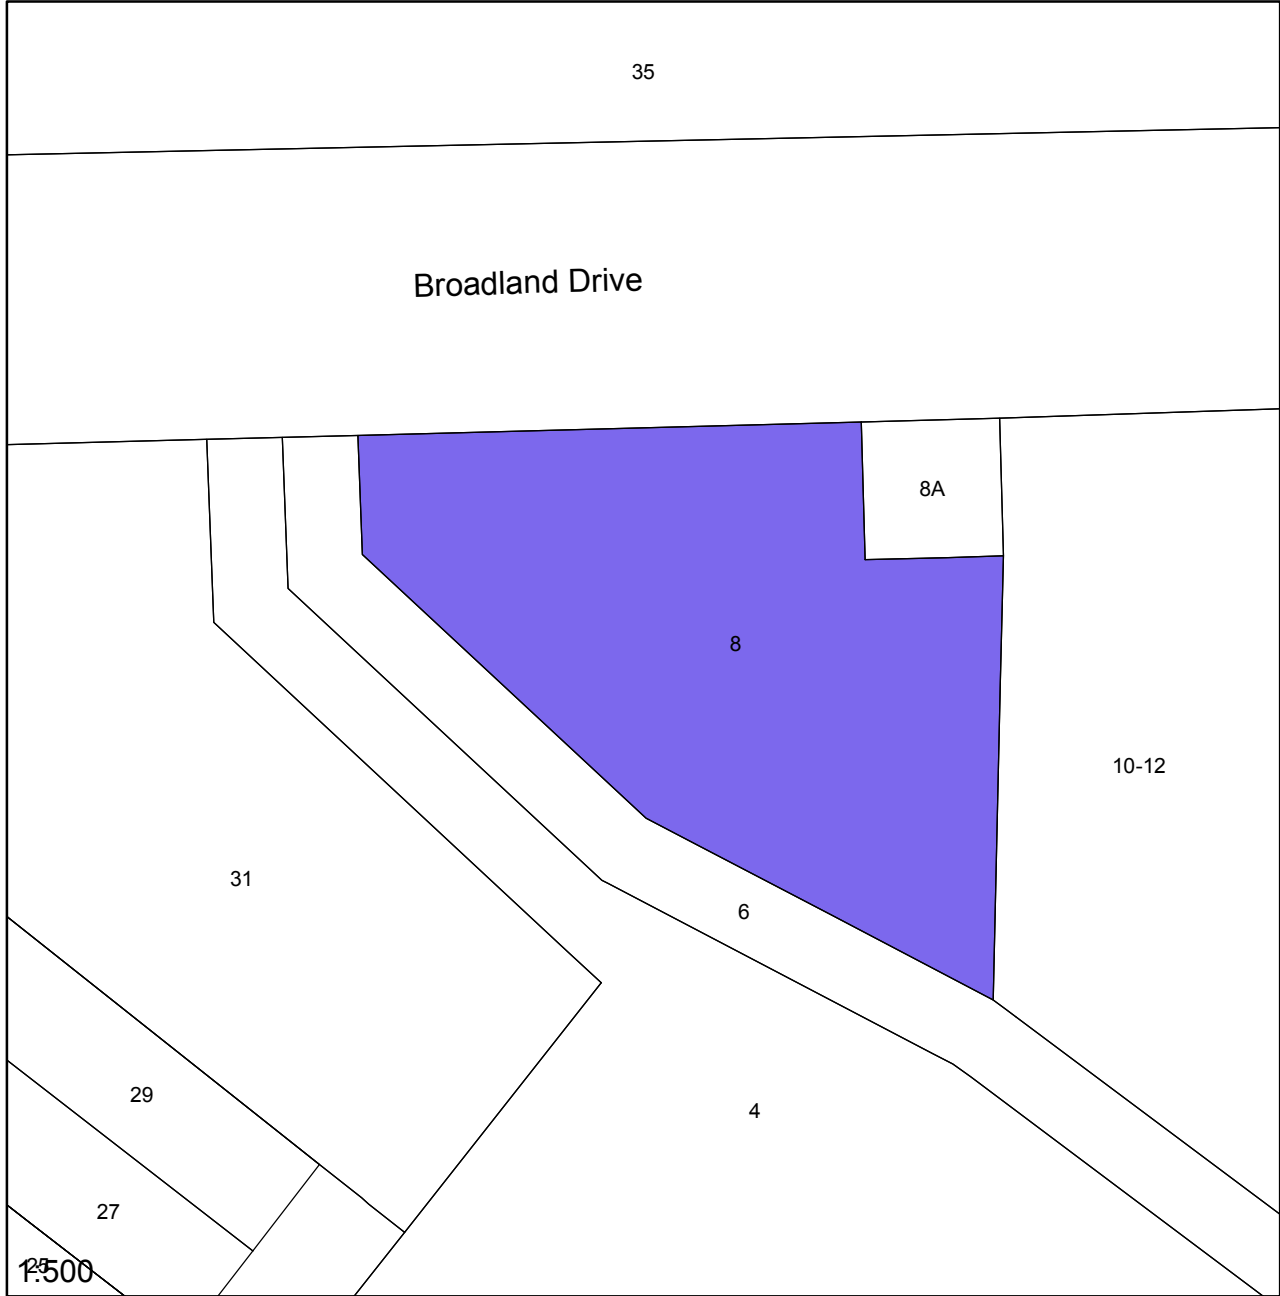

# Launceston Interim Planning Scheme 2015

## AMENDMENT 29

Amend the interim planning scheme maps as below:

Zoning

Commercial