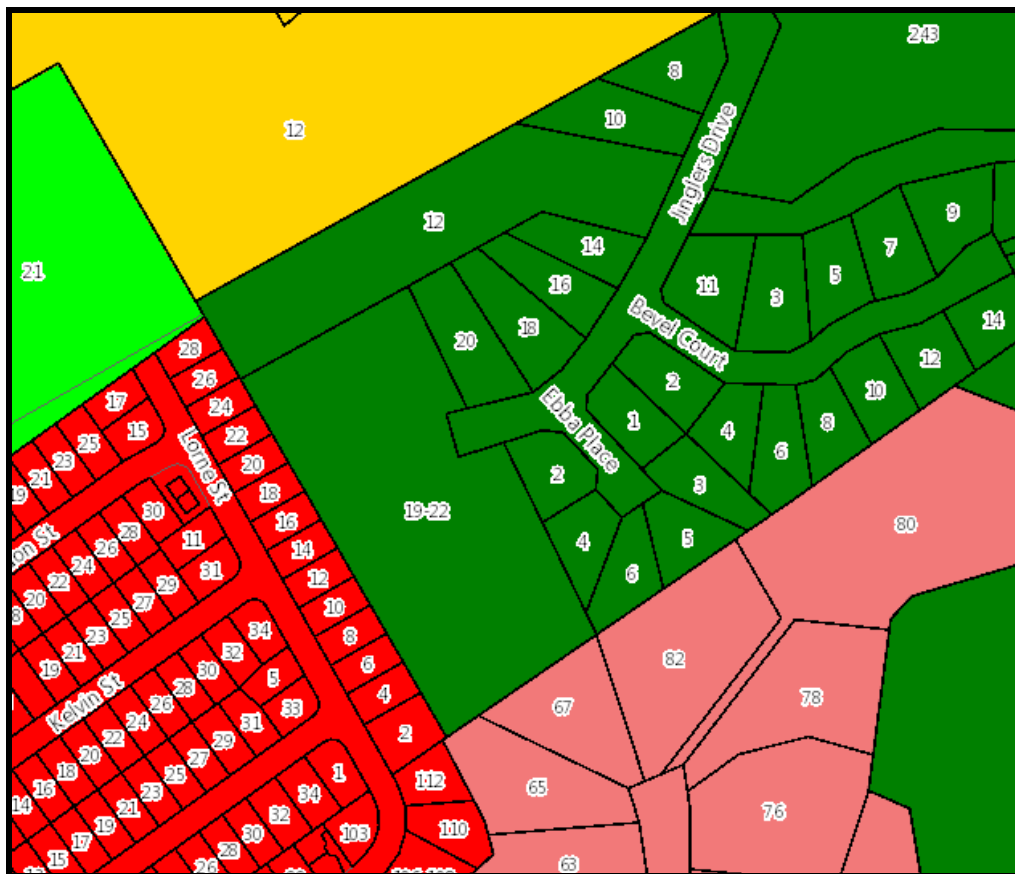

Launceston City Council
A Leader in Community & Government

EXISTING ZONE MAP - DA0199/2015, SF6296 19-22 Jinglers Drive, Youngtown

Legend - Zones

-  General Residential
-  Low Density Residential
-  Open Space
-  Particular Purpose
-  Recreation

Locality Map

Scale: This Map Is Not to Scale

EXISTING ZONE MAP - DA0199/2015, SF6296

19-22 Jinglers Drive, Youngtown

Legend - Overlays

 Priority Habitat

Locality Map

Scale: This Map Is Not to Scale