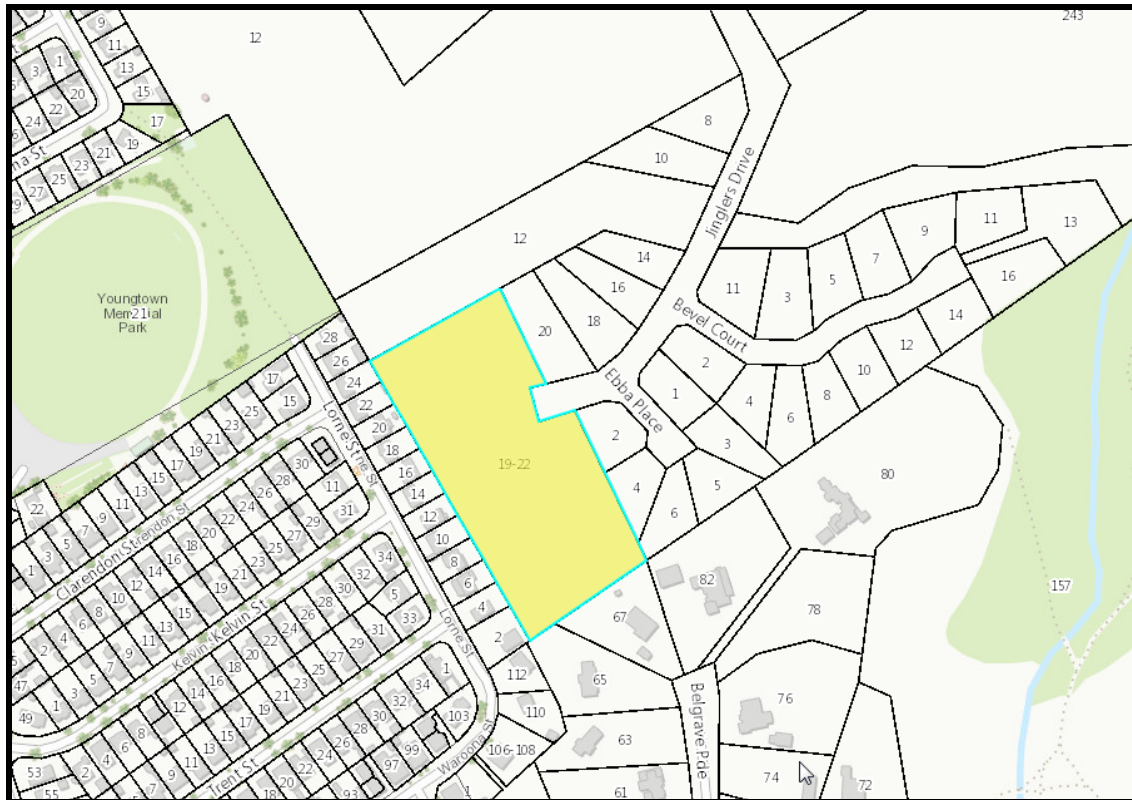

LAUNCESTON
CITY
COUNCIL

Launceston City Council
A Leader in Community & Government

LOCATION MAP - DA0199/2015, SF6296 19-22 Jinglers Drive, Youngtown

Locality Map

Scale: This Map Is Not to Scale