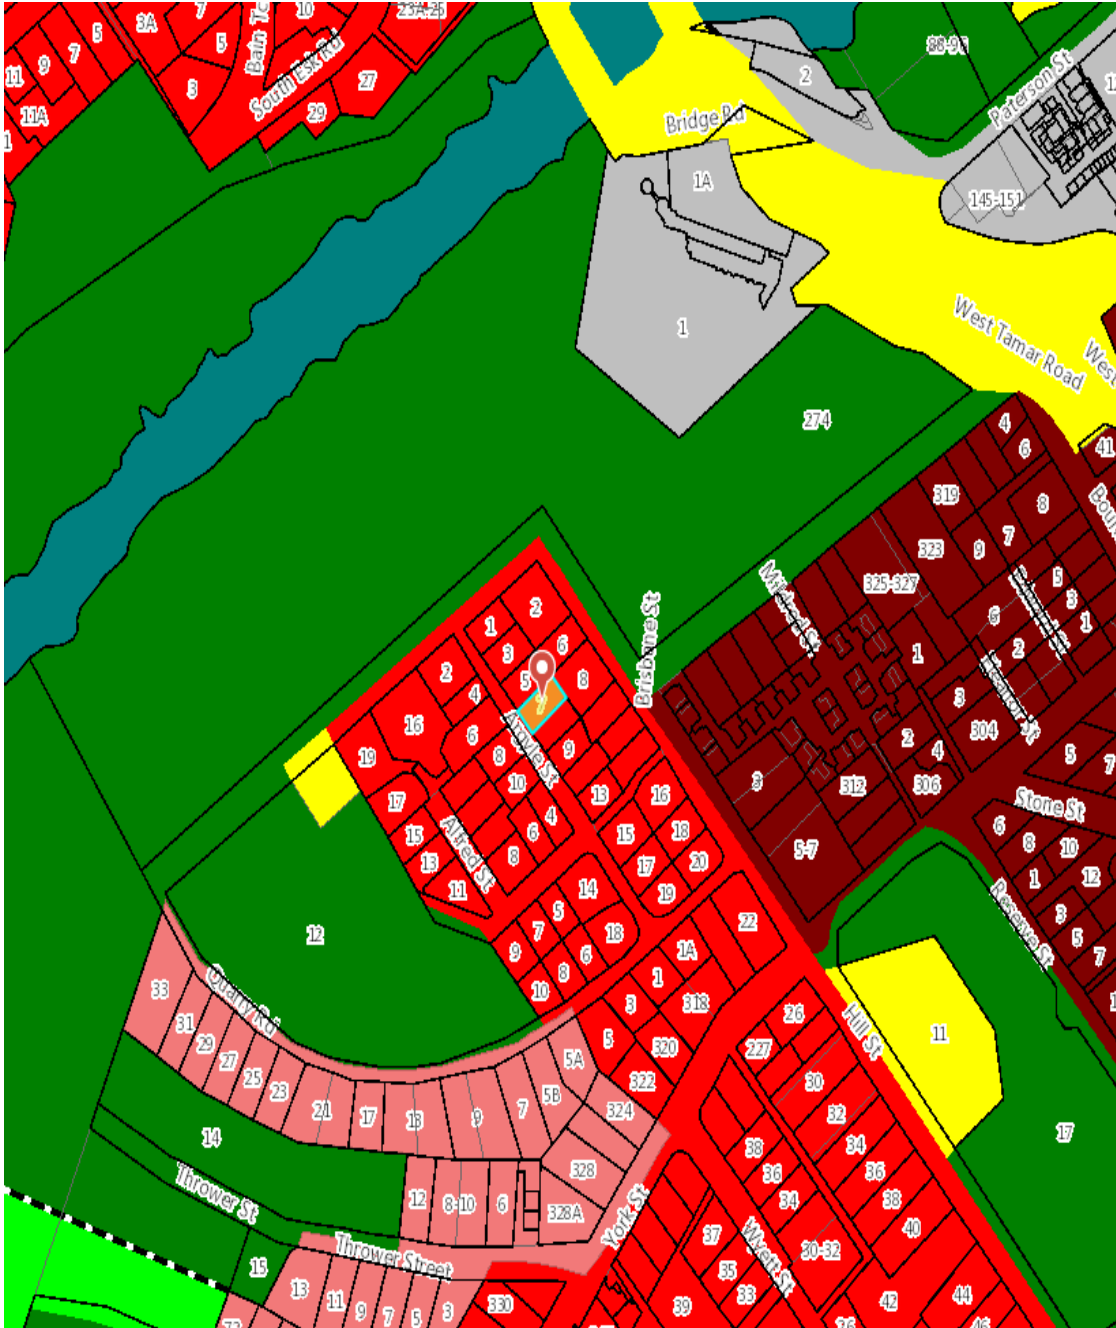

Launceston City Council
A Leader in Community & Government

LOCALITY MAP - DA0109/2015 7 ARGYLE STREET, WEST LAUNCESTON

Locality Map

Scale: This Map Is Not to Scale