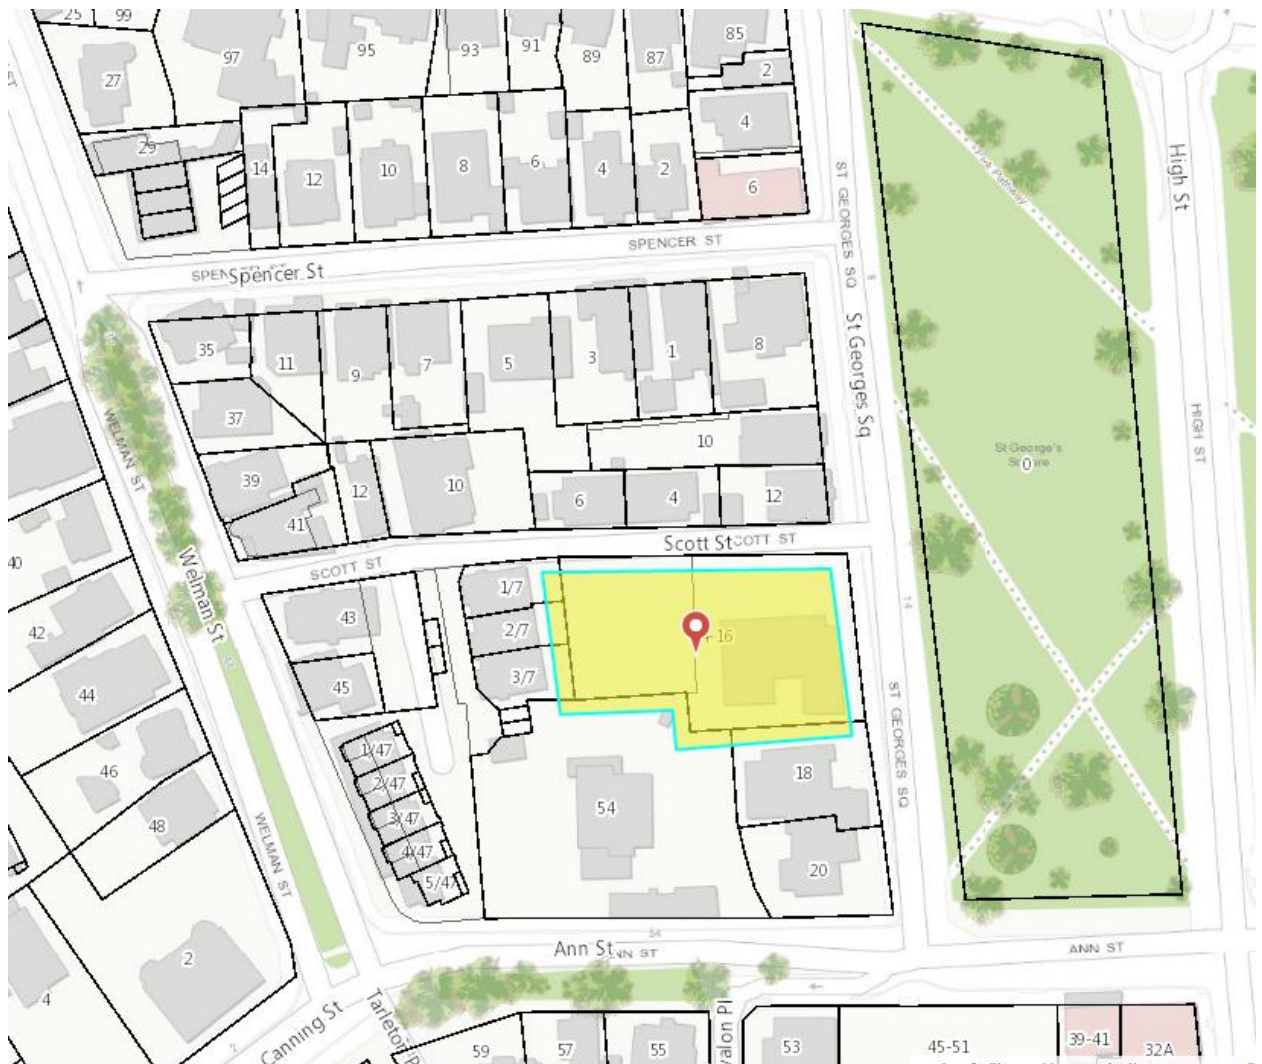

## LOCALITY MAP - DA0315/2015 14-16 ST GEORGES SQUARE, EAST LAUNCESTON

### Locality Map

Scale: This Map Is Not to Scale