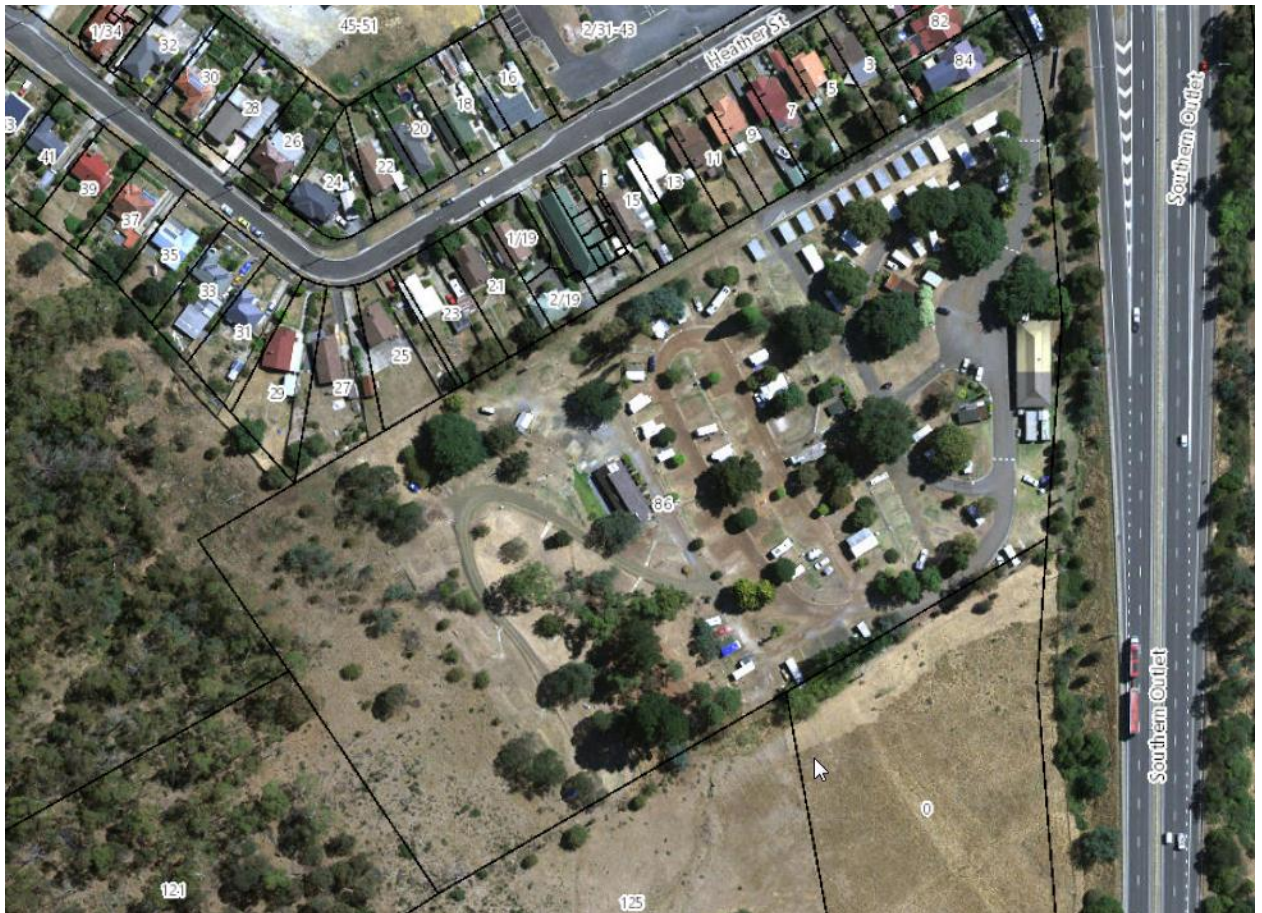

## LOCALITY MAP - DA0353/2015 86 Glen Dhu Street, South Launceston

### Locality Map

Scale: This Map Is Not to Scale