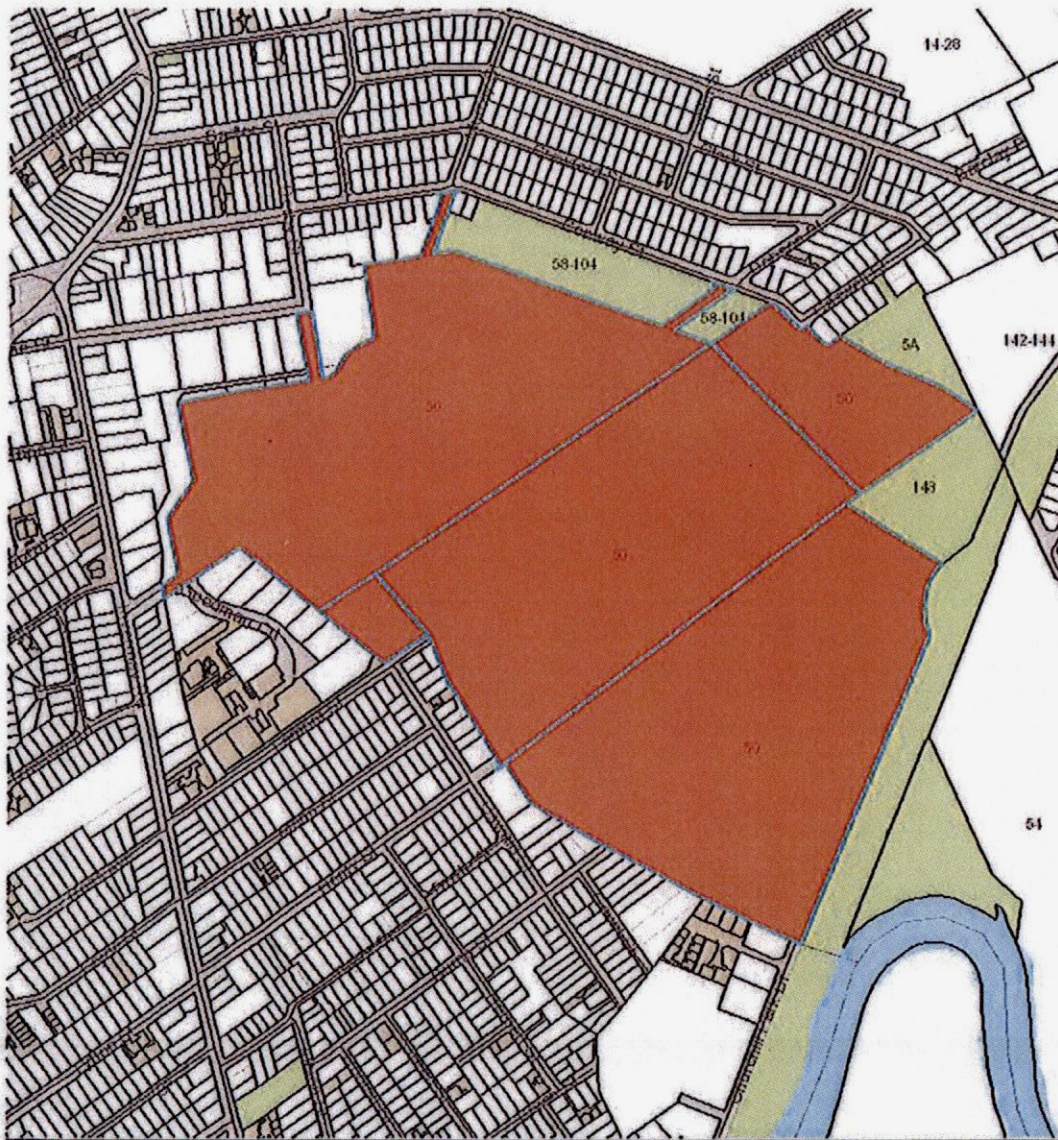

Attachments 1-3 50 Lamont Street Invermay
Demolition of kiosk and construction of clubrooms
and covered dog training area (Total Pages = 11)

Launceston City Council
A Leader in Community & Government

LOCALITY MAP - DA0221/2013
50 LAMONT STREET, INVERMAY

Locality Map

Scale: This Map Is Not to Scale